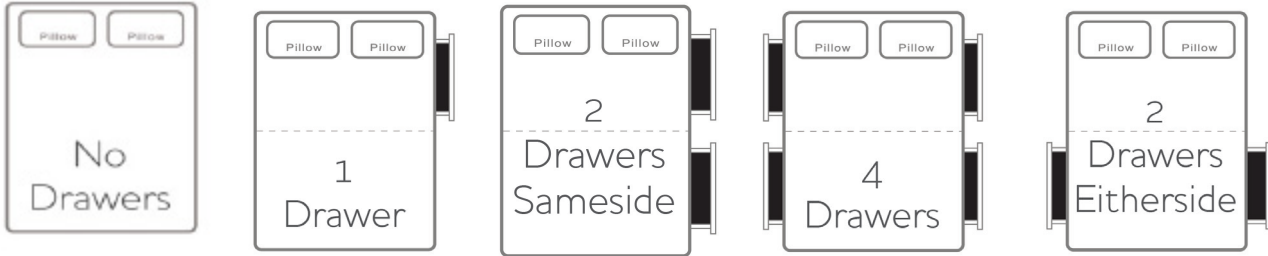

Sizes and Dimensions

Single	96 cm x 230 cm
Small Double	126 cm x 230 cm
Double	146 cm x 230 cm
King Size	156 cm x 240 cm
Super King	186 cm x 240 cm

Headboard Height: 52 Inch

BED SIZE GUIDE

STORAGE

Divan

Single Height of base Height with Storage	96 cm x 230 cm 31 cm (optional 36 cm height)* 21 cm (optional 36 cm height)*
Small Double Height of base Height with Storage	126 cm x 230 cm 31 cm (optional 36 cm height)* 21 cm (optional 36 cm height)*
Double Height of base Height with Storage	146 cm x 230 cm 31 cm (optional 36 cm height)* 21 cm (optional 36 cm height)*
King Size Height of base Height with Storage	156 cm x 240 cm 31 cm (optional 36 cm height)* 21 cm (optional 36 cm height)*
Super King Height of base Height with Storage	186 cm x 240 cm 31 cm (optional 36 cm height)* 21 cm (optional 36 cm height)*

Side Opening Lift

*An additional charge of £10 for the 36 cm high base will apply.

BED SIZE GUIDE

Dimensions

	Single	Small Double	Double	King	Super King
Overall Size	96 cm x 231 cm	126 cm x 231 cm	146 cm x 231 cm	156 cm x 236 cm	186 cm x 236 cm
Height to Mattress	30 cm	30 cm	30 cm	30 cm	30 cm
Headboard (W x H)	96 cm x 133 cm	126 cm x 133 cm	146 cm x 133 cm	156 cm x 133 cm	186 cm x 133 cm
Footboard (W x H)	96 cm x 75 cm	126 cm x 75 cm	146 cm x 75 cm	156 cm x 75 cm	186 cm x 75 cm
Siderail	25 cm	25 cm	25 cm	25 cm	25 cm
Feet	12 cm	12 cm	12 cm	12 cm	12 cm