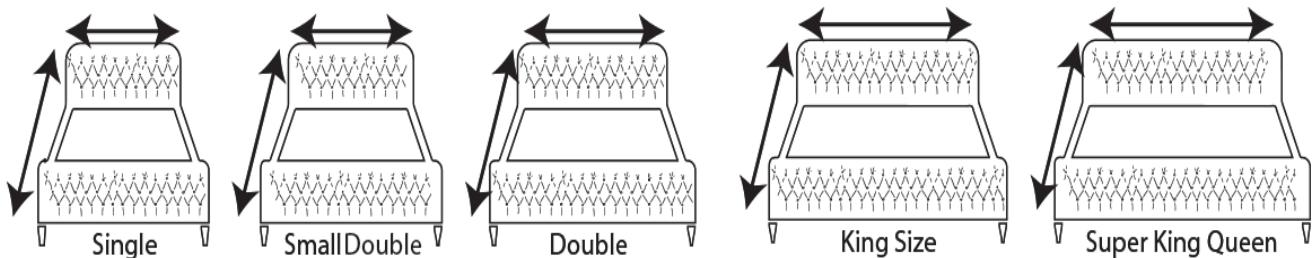

Vancouver

- Sleigh bed with the headboard upholstered in the Chesterfield design.
- Plain footboard with a centre panel of Chesterfield design.
- It has beading down the head and footboard
- Scroll of the footboard is also upholstered in Chesterfield.
- Comes with metal “lady” feet.

If you are looking for a “masterpiece” for your bedroom, then the Vancouver is the one for you. The headboard is amazingly detailed, along with the footboard, the bed creates its own statement. Which would give any room a degree of luxury and sharp design.

Sizes and Dimensions

Single	96 cm x 230 cm
Small Double	126 cm x 230 cm
Double	146 cm x 230 cm
King Size	156 cm x 240 cm
Super King	186 cm x 240 cm

Headboard Height: 52 Inch

BED SIZE GUIDE

STORAGE

Divan

Single Height of base Height with Storage	96 cm x 230 cm 31 cm (optional 36 cm height)* 21 cm (optional 36 cm height)*
Small Double Height of base Height with Storage	126 cm x 230 cm 31 cm (optional 36 cm height)* 21 cm (optional 36 cm height)*
Double Height of base Height with Storage	146 cm x 230 cm 31 cm (optional 36 cm height)* 21 cm (optional 36 cm height)*
King Size Height of base Height with Storage	156 cm x 240 cm 31 cm (optional 36 cm height)* 21 cm (optional 36 cm height)*
Super King Height of base Height with Storage	186 cm x 240 cm 31 cm (optional 36 cm height)* 21 cm (optional 36 cm height)*

Side Opening Lift

*An additional charge of £10 for the 36 cm high base will apply.

BED SIZE GUIDE

Dimensions

	Single	Small Double	Double	King	Super King
Overall Size	96 cm x 231 cm	126 cm x 231 cm	146 cm x 231 cm	156 cm x 236 cm	186 cm x 236 cm
Height to Mattress	30 cm	30 cm	30 cm	30 cm	30 cm
Headboard (W x H)	96 cm x 133 cm	126 cm x 133 cm	146 cm x 133 cm	156 cm x 133 cm	186 cm x 133 cm
Footboard (W x H)	96 cm x 75 cm	126 cm x 75 cm	146 cm x 75 cm	156 cm x 75 cm	186 cm x 75 cm
Siderail	25 cm	25 cm	25 cm	25 cm	25 cm
Feet	12 cm	12 cm	12 cm	12 cm	12 cm