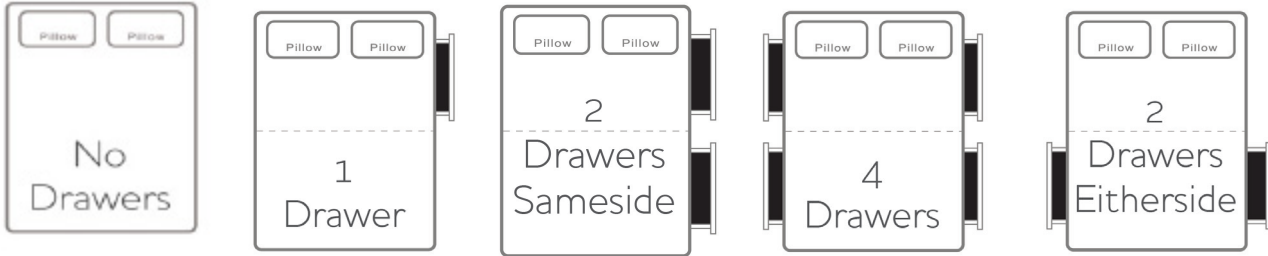

Sizes and Dimensions

Single	96 cm x 230 cm
Small Double	126 cm x 230 cm
Double	146 cm x 230 cm
King Size	156 cm x 240 cm
Super King	186 cm x 240 cm

Headboard Height: 52 Inch

BED SIZE GUIDE

STORAGE

Divan

Single Height of base Height with Storage	96 cm x 230 cm 31 cm (optional 36 cm height)* 21 cm (optional 36 cm height)*
Small Double Height of base Height with Storage	126 cm x 230 cm 31 cm (optional 36 cm height)* 21 cm (optional 36 cm height)*
Double Height of base Height with Storage	146 cm x 230 cm 31 cm (optional 36 cm height)* 21 cm (optional 36 cm height)*
King Size Height of base Height with Storage	156 cm x 240 cm 31 cm (optional 36 cm height)* 21 cm (optional 36 cm height)*
Super King Height of base Height with Storage	186 cm x 240 cm 31 cm (optional 36 cm height)* 21 cm (optional 36 cm height)*

Side Opening Lift

*An additional charge of £10 for the 36 cm high base will apply.

BED SIZE GUIDE

Dimensions

	Single	Small Double	Double	King	Super King
Overall Size	96 cm x 210 cm	126 cm x 210 cm	146 cm x 210 cm	156 cm x 220 cm	186 cm x 220 cm
Height to Mattress	26 cm	26 cm	26 cm	26 cm	26 cm
Headboard (W x H)	96 cm x 142 cm	126 cm x 142 cm	146 cm x 142 cm	156 cm x 142 cm	186 cm x 142 cm
Footboard (W x H)	96 cm x 60 cm	126 cm x 60 cm	146 cm x 60 cm	156 cm x 60 cm	186 cm x 60 cm
Siderail	30 cm	30 cm	30 cm	30 cm	30 cm
Feet	4 cm	4 cm	4 cm	4 cm	4 cm