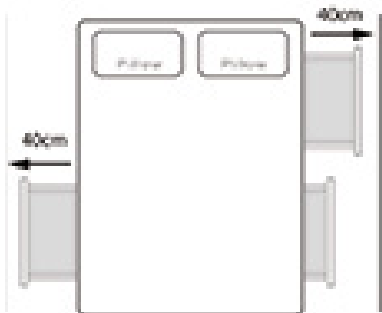

Sizes and Dimensions

Single	96 cm x 230 cm
Small Double	126 cm x 230 cm
Double	146 cm x 230 cm
King Size	156 cm x 240 cm
Super King	186 cm x 240 cm

Headboard Height: 52 Inch

BED SIZE GUIDE

STORAGE

Divan

Single Height of base Height with Storage	96 cm x 230 cm 31 cm (optional 36 cm height)* 21 cm (optional 36 cm height)*
Small Double Height of base Height with Storage	126 cm x 230 cm 31 cm (optional 36 cm height)* 21 cm (optional 36 cm height)*
Double Height of base Height with Storage	146 cm x 230 cm 31 cm (optional 36 cm height)* 21 cm (optional 36 cm height)*
King Size Height of base Height with Storage	156 cm x 240 cm 31 cm (optional 36 cm height)* 21 cm (optional 36 cm height)*
Super King Height of base Height with Storage	186 cm x 240 cm 31 cm (optional 36 cm height)* 21 cm (optional 36 cm height)*

Drawer Dimensions

Standard
 Depth of drawer
 Capacity

72.5 cm x 52 cm
27cm
107 litres

***An additional charge of £10 for the 36 cm high base will apply.**

BED SIZE GUIDE

GAS LIFT

Front Opening Lift

Single Height of base Height with Storage Ottoman Storage	92 cm x 230 cm 31 cm (optional 36 cm height)* 21 cm (optional 36 cm height)* 61 cm x 92 cm
Small Double Height of base Height with Storage Ottoman Storage	126 cm x 230 cm 31 cm (optional 36 cm height)* 21 cm (optional 36 cm height)* 61 cm x 191 cm
Double Height of base Height with Storage Ottoman Storage	146 cm x 230 cm 31 cm (optional 36 cm height)* 21 cm (optional 36 cm height)* 61 cm x 191 cm (pair)
King Size Height of base Height with Storage Ottoman Storage	156 cm x 240 cm 31 cm (optional 36 cm height)* 21 cm (optional 36 cm height)* 61 cm x 198 cm (pair)
Super King Height of base Height with Storage Ottoman Storage	186 cm x 240 cm 31 cm (optional 36 cm height)* 21 cm (optional 36 cm height)* 92 cm x 198 cm (pair)