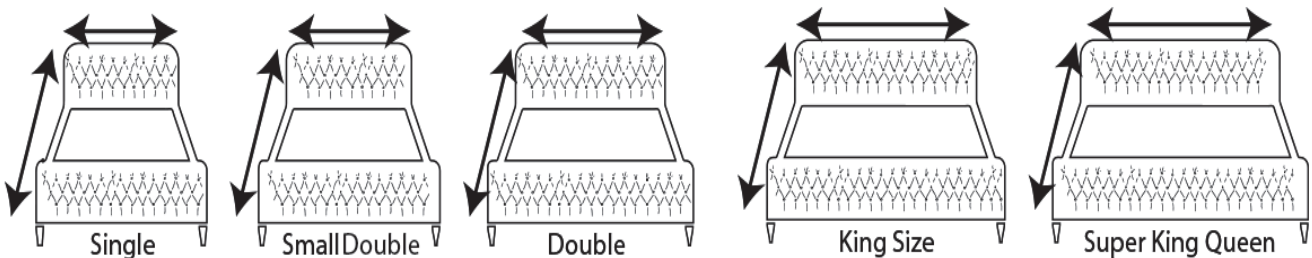

Balemo

- Winged headboard with a linear line design with a Chesterfield style accented centre.
- Plain footboard and side rails.
- Metal tube feet
- The headboard wings rest on the outside of the side rails.

Sizes and Dimensions

Single	96 cm x 230 cm
Small Double	126 cm x 230 cm
Double	146 cm x 230 cm
King Size	156 cm x 240 cm
Super King	186 cm x 240 cm

Headboard Height: 52 Inch

BED SIZE GUIDE

STORAGE

Divan

Single Height of base Height with Storage	96 cm x 230 cm 31 cm (optional 36 cm height)* 21 cm (optional 36 cm height)*
Small Double Height of base Height with Storage	126 cm x 230 cm 31 cm (optional 36 cm height)* 21 cm (optional 36 cm height)*
Double Height of base Height with Storage	146 cm x 230 cm 31 cm (optional 36 cm height)* 21 cm (optional 36 cm height)*
King Size Height of base Height with Storage	156 cm x 240 cm 31 cm (optional 36 cm height)* 21 cm (optional 36 cm height)*
Super King Height of base Height with Storage	186 cm x 240 cm 31 cm (optional 36 cm height)* 21 cm (optional 36 cm height)*

Side Opening Lift

*An additional charge of £10 for the 36 cm high base will apply.

BED SIZE GUIDE

Dimensions

	Single	Small Double	Double	King	Super King
Overall Size	96 cm x 210 cm	126 cm x 210 cm	146 cm x 210 cm	156 cm x 220 cm	186 cm x 220 cm
Height to Mattress	26 cm	26 cm	26 cm	26 cm	26 cm
Headboard (W x H)	96 cm x 142 cm	126 cm x 142 cm	146 cm x 142 cm	156 cm x 142 cm	186 cm x 142 cm
Footboard (W x H)	96 cm x 60 cm	126 cm x 60 cm	146 cm x 60 cm	156 cm x 60 cm	186 cm x 60 cm
Siderail	30 cm	30 cm	30 cm	30 cm	30 cm
Feet	4 cm	4 cm	4 cm	4 cm	4 cm