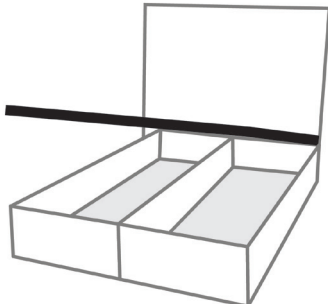

Sizes and Dimensions

Single	96 cm x 230 cm
Small Double	126 cm x 230 cm
Double	146 cm x 230 cm
King Size	156 cm x 240 cm
Super King	186 cm x 240 cm

Headboard Height: 52 Inch

BED SIZE GUIDE

STORAGE

Divan

Single Height of base Height with Storage	96 cm x 230 cm 31 cm (optional 36 cm height)* 21 cm (optional 36 cm height)*
Small Double Height of base Height with Storage	126 cm x 230 cm 31 cm (optional 36 cm height)* 21 cm (optional 36 cm height)*
Double Height of base Height with Storage	146 cm x 230 cm 31 cm (optional 36 cm height)* 21 cm (optional 36 cm height)*
King Size Height of base Height with Storage	156 cm x 240 cm 31 cm (optional 36 cm height)* 21 cm (optional 36 cm height)*
Super King Height of base Height with Storage	186 cm x 240 cm 31 cm (optional 36 cm height)* 21 cm (optional 36 cm height)*

Drawer Dimensions

Standard
 Depth of drawer
 Capacity

72.5 cm x 52 cm
27cm
107 litres

***An additional charge of £10 for the 36 cm high base will apply.**

BED SIZE GUIDE

GAS LIFT

Front Opening Lift

Single Height of base Height with Storage Ottoman Storage	92 cm x 230 cm 31 cm (optional 36 cm height)* 21 cm (optional 36 cm height)* 61 cm x 92 cm
Small Double Height of base Height with Storage Ottoman Storage	126 cm x 230 cm 31 cm (optional 36 cm height)* 21 cm (optional 36 cm height)* 61 cm x 191 cm
Double Height of base Height with Storage Ottoman Storage	146 cm x 230 cm 31 cm (optional 36 cm height)* 21 cm (optional 36 cm height)* 61 cm x 191 cm (pair)
King Size Height of base Height with Storage Ottoman Storage	156 cm x 240 cm 31 cm (optional 36 cm height)* 21 cm (optional 36 cm height)* 61 cm x 198 cm (pair)
Super King Height of base Height with Storage Ottoman Storage	186 cm x 240 cm 31 cm (optional 36 cm height)* 21 cm (optional 36 cm height)* 92 cm x 198 cm (pair)