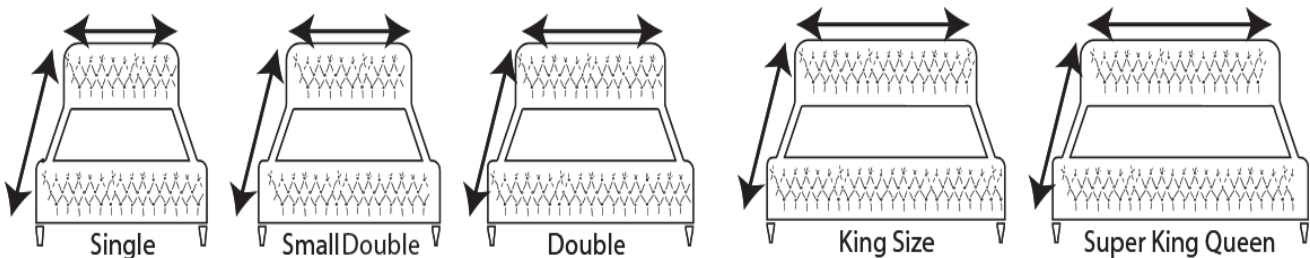

Buckingham

- A completely Chesterfield upholstered bed.
- Headboard has a slightly angled wing at the ends.
- Upholstered side rails
- Low footboard
- Metal pipe shaped feet

Introducing the Buckingham, a beautifully designed luxury fully deep buttoned Chesterfield upholstered bed. It will definitely make a statement in any room. Every angle demonstrates a high level of craftsmanship with a soft calm aesthetic appeal.

Sizes and Dimensions

Single	96 cm x 230 cm
Small Double	126 cm x 230 cm
Double	146 cm x 230 cm
King Size	156 cm x 240 cm
Super King	186 cm x 240 cm

Headboard Height: 54 Inch

BED SIZE GUIDE

STORAGE

Divan

Single Height of base Height with Storage	96 cm x 230 cm 31 cm (optional 36 cm height)* 21 cm (optional 36 cm height)*
Small Double Height of base Height with Storage	126 cm x 230 cm 31 cm (optional 36 cm height)* 21 cm (optional 36 cm height)*
Double Height of base Height with Storage	146 cm x 230 cm 31 cm (optional 36 cm height)* 21 cm (optional 36 cm height)*
King Size Height of base Height with Storage	156 cm x 240 cm 31 cm (optional 36 cm height)* 21 cm (optional 36 cm height)*
Super King Height of base Height with Storage	186 cm x 240 cm 31 cm (optional 36 cm height)* 21 cm (optional 36 cm height)*

Side Opening Lift

*An additional charge of £10 for the 36 cm high base will apply.

BED SIZE GUIDE

Dimensions

	Single	Small Double	Double	King	Super King
Overall Size	120 cm x 210 cm	148 cm x 210 cm	163 cm x 210 cm	179 cm x 220 cm	210 cm x 220 cm
Height to Mattress	33 cm	33 cm	33 cm	33 cm	33 cm
Headboard (W x H)	120 cm x 137 cm	148 cm x 137 cm	163 cm x 137 cm	179 cm x 137 cm	210 cm x 137 cm
Footboard (W x H)	96 cm x 35 cm	126 cm x 35 cm	146 cm x 35 cm	156 cm x 35 cm	186 cm x 35 cm
Siderail	35 cm	35 cm	35 cm	35 cm	35 cm
Feet	4 cm	4 cm	4 cm	4 cm	4 cm