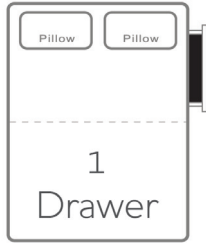

Sizes and Dimensions

Single	96 cm x 230 cm
Small Double	126 cm x 230 cm
Double	146 cm x 230 cm
King Size	156 cm x 240 cm
Super King	186 cm x 240 cm

Headboard Height: 54 Inch

BED SIZE GUIDE

STORAGE

Divan

Single Height of base Height with Storage	96 cm x 230 cm 31 cm (optional 36 cm height)* 21 cm (optional 36 cm height)*
Small Double Height of base Height with Storage	126 cm x 230 cm 31 cm (optional 36 cm height)* 21 cm (optional 36 cm height)*
Double Height of base Height with Storage	146 cm x 230 cm 31 cm (optional 36 cm height)* 21 cm (optional 36 cm height)*
King Size Height of base Height with Storage	156 cm x 240 cm 31 cm (optional 36 cm height)* 21 cm (optional 36 cm height)*
Super King Height of base Height with Storage	186 cm x 240 cm 31 cm (optional 36 cm height)* 21 cm (optional 36 cm height)*

Drawer Dimensions

Standard
Depth of drawer
Capacity

72.5 cm x 52 cm
27cm
107 litres

*An additional charge of £10 for the 36 cm high base will apply.

BED SIZE GUIDE

GAS LIFT

Front Opening Lift

Single Height of base Height with Storage Ottoman Storage	92 cm x 230 cm 31 cm (optional 36 cm height)* 21 cm (optional 36 cm height)* 61 cm x 92 cm
Small Double Height of base Height with Storage Ottoman Storage	126 cm x 230 cm 31 cm (optional 36 cm height)* 21 cm (optional 36 cm height)* 61 cm x 191 cm
Double Height of base Height with Storage Ottoman Storage	146 cm x 230 cm 31 cm (optional 36 cm height)* 21 cm (optional 36 cm height)* 61 cm x 191 cm (pair)
King Size Height of base Height with Storage Ottoman Storage	156 cm x 240 cm 31 cm (optional 36 cm height)* 21 cm (optional 36 cm height)* 61 cm x 198 cm (pair)
Super King Height of base Height with Storage Ottoman Storage	186 cm x 240 cm 31 cm (optional 36 cm height)* 21 cm (optional 36 cm height)* 92 cm x 198 cm (pair)