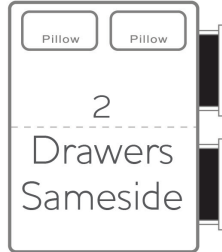

Sizes and Dimensions

Single	96 cm x 230 cm
Small Double	126 cm x 230 cm
Double	146 cm x 230 cm
King Size	156 cm x 240 cm
Super King	186 cm x 240 cm

Headboard Height: 54 Inch

BED SIZE GUIDE

STORAGE

Divan

Single Height of base Height with Storage	96 cm x 230 cm 31 cm (optional 36 cm height)* 21 cm (optional 36 cm height)*
Small Double Height of base Height with Storage	126 cm x 230 cm 31 cm (optional 36 cm height)* 21 cm (optional 36 cm height)*
Double Height of base Height with Storage	146 cm x 230 cm 31 cm (optional 36 cm height)* 21 cm (optional 36 cm height)*
King Size Height of base Height with Storage	156 cm x 240 cm 31 cm (optional 36 cm height)* 21 cm (optional 36 cm height)*
Super King Height of base Height with Storage	186 cm x 240 cm 31 cm (optional 36 cm height)* 21 cm (optional 36 cm height)*

Side Opening Lift

*An additional charge of £10 for the 36 cm high base will apply.

BED SIZE GUIDE

Dimensions

	Single	Small Double	Double	King	Super King
Overall Size	120 cm x 210 cm	148 cm x 210 cm	163 cm x 210 cm	179 cm x 220 cm	210 cm x 220 cm
Height to Mattress	33 cm	33 cm	33 cm	33 cm	33 cm
Headboard (W x H)	120 cm x 137 cm	148 cm x 137 cm	163 cm x 137 cm	179 cm x 137 cm	210 cm x 137 cm
Footboard (W x H)	96 cm x 35 cm	126 cm x 35 cm	146 cm x 35 cm	156 cm x 35 cm	186 cm x 35 cm
Siderail	35 cm	35 cm	35 cm	35 cm	35 cm
Feet	4 cm	4 cm	4 cm	4 cm	4 cm