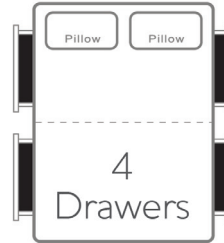

Sizes and Dimensions

Single	96 cm x 230 cm
Small Double	126 cm x 230 cm
Double	146 cm x 230 cm
King Size	156 cm x 240 cm
Super King	186 cm x 240 cm

Headboard Height: 54 Inch

BED SIZE GUIDE

STORAGE

Divan

Single Height of base Height with Storage	96 cm x 230 cm 31 cm (optional 36 cm height)* 21 cm (optional 36 cm height)*
Small Double Height of base Height with Storage	126 cm x 230 cm 31 cm (optional 36 cm height)* 21 cm (optional 36 cm height)*
Double Height of base Height with Storage	146 cm x 230 cm 31 cm (optional 36 cm height)* 21 cm (optional 36 cm height)*
King Size Height of base Height with Storage	156 cm x 240 cm 31 cm (optional 36 cm height)* 21 cm (optional 36 cm height)*
Super King Height of base Height with Storage	186 cm x 240 cm 31 cm (optional 36 cm height)* 21 cm (optional 36 cm height)*

Side Opening Lift

*An additional charge of £10 for the 36 cm high base will apply.

BED SIZE GUIDE

Dimensions

	Single	Small Double	Double	King	Super King
Overall Size	120 cm x 210 cm	148 cm x 210 cm	163 cm x 210 cm	179 cm x 220 cm	210 cm x 220 cm
Height to Mattress	33 cm	33 cm	33 cm	33 cm	33 cm
Headboard (W x H)	120 cm x 137 cm	148 cm x 137 cm	163 cm x 137 cm	179 cm x 137 cm	210 cm x 137 cm
Footboard (W x H)	96 cm x 35 cm	126 cm x 35 cm	146 cm x 35 cm	156 cm x 35 cm	186 cm x 35 cm
Siderail	35 cm	35 cm	35 cm	35 cm	35 cm
Feet	4 cm	4 cm	4 cm	4 cm	4 cm