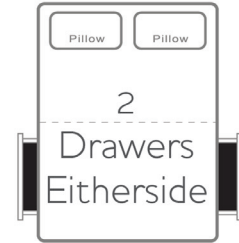

Sizes and Dimensions

Single	96 cm x 230 cm
Small Double	126 cm x 230 cm
Double	146 cm x 230 cm
King Size	156 cm x 240 cm
Super King	186 cm x 240 cm

Headboard Height: 54 Inch

BED SIZE GUIDE

STORAGE

Divan

Single Height of base Height with Storage	96 cm x 230 cm 31 cm (optional 36 cm height)* 21 cm (optional 36 cm height)*
Small Double Height of base Height with Storage	126 cm x 230 cm 31 cm (optional 36 cm height)* 21 cm (optional 36 cm height)*
Double Height of base Height with Storage	146 cm x 230 cm 31 cm (optional 36 cm height)* 21 cm (optional 36 cm height)*
King Size Height of base Height with Storage	156 cm x 240 cm 31 cm (optional 36 cm height)* 21 cm (optional 36 cm height)*
Super King Height of base Height with Storage	186 cm x 240 cm 31 cm (optional 36 cm height)* 21 cm (optional 36 cm height)*

Side Opening Lift

*An additional charge of £10 for the 36 cm high base will apply.

BED SIZE GUIDE

Dimensions

	Single	Small Double	Double	King	Super King
Overall Size	120 cm x 210 cm	148 cm x 210 cm	163 cm x 210 cm	179 cm x 220 cm	210 cm x 220 cm
Height to Mattress	33 cm	33 cm	33 cm	33 cm	33 cm
Headboard (W x H)	120 cm x 137 cm	148 cm x 137 cm	163 cm x 137 cm	179 cm x 137 cm	210 cm x 137 cm
Footboard (W x H)	96 cm x 35 cm	126 cm x 35 cm	146 cm x 35 cm	156 cm x 35 cm	186 cm x 35 cm
Siderail	35 cm	35 cm	35 cm	35 cm	35 cm
Feet	4 cm	4 cm	4 cm	4 cm	4 cm