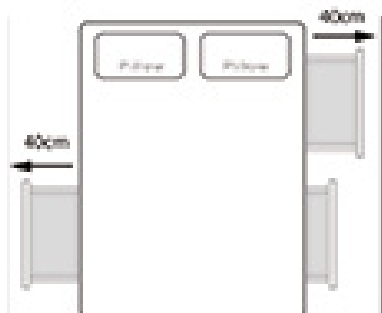

Sizes and Dimensions

Single	96 cm x 230 cm
Small Double	126 cm x 230 cm
Double	146 cm x 230 cm
King Size	156 cm x 240 cm
Super King	186 cm x 240 cm

Headboard Height: 54 Inch

BED SIZE GUIDE

STORAGE

Divan

Single Height of base Height with Storage	96 cm x 230 cm 31 cm (optional 36 cm height)* 21 cm (optional 36 cm height)*
Small Double Height of base Height with Storage	126 cm x 230 cm 31 cm (optional 36 cm height)* 21 cm (optional 36 cm height)*
Double Height of base Height with Storage	146 cm x 230 cm 31 cm (optional 36 cm height)* 21 cm (optional 36 cm height)*
King Size Height of base Height with Storage	156 cm x 240 cm 31 cm (optional 36 cm height)* 21 cm (optional 36 cm height)*
Super King Height of base Height with Storage	186 cm x 240 cm 31 cm (optional 36 cm height)* 21 cm (optional 36 cm height)*

Drawer Dimensions

Standard
Depth of drawer
Capacity

72.5 cm x 52 cm
27cm
107 litres

*An additional charge of £10 for the 36 cm high base will apply.

BED SIZE GUIDE

GAS LIFT

Front Opening Lift

Single Height of base Height with Storage Ottoman Storage	92 cm x 230 cm 31 cm (optional 36 cm height)* 21 cm (optional 36 cm height)* 61 cm x 92 cm
Small Double Height of base Height with Storage Ottoman Storage	126 cm x 230 cm 31 cm (optional 36 cm height)* 21 cm (optional 36 cm height)* 61 cm x 191 cm
Double Height of base Height with Storage Ottoman Storage	146 cm x 230 cm 31 cm (optional 36 cm height)* 21 cm (optional 36 cm height)* 61 cm x 191 cm (pair)
King Size Height of base Height with Storage Ottoman Storage	156 cm x 240 cm 31 cm (optional 36 cm height)* 21 cm (optional 36 cm height)* 61 cm x 198 cm (pair)
Super King Height of base Height with Storage Ottoman Storage	186 cm x 240 cm 31 cm (optional 36 cm height)* 21 cm (optional 36 cm height)* 92 cm x 198 cm (pair)