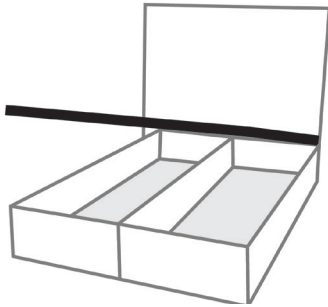

Sizes and Dimensions

Single	96 cm x 230 cm
Small Double	126 cm x 230 cm
Double	146 cm x 230 cm
King Size	156 cm x 240 cm
Super King	186 cm x 240 cm

Headboard Height: 54 Inch

BED SIZE GUIDE

STORAGE

Divan

Single Height of base Height with Storage	96 cm x 230 cm 31 cm (optional 36 cm height)* 21 cm (optional 36 cm height)*
Small Double Height of base Height with Storage	126 cm x 230 cm 31 cm (optional 36 cm height)* 21 cm (optional 36 cm height)*
Double Height of base Height with Storage	146 cm x 230 cm 31 cm (optional 36 cm height)* 21 cm (optional 36 cm height)*
King Size Height of base Height with Storage	156 cm x 240 cm 31 cm (optional 36 cm height)* 21 cm (optional 36 cm height)*
Super King Height of base Height with Storage	186 cm x 240 cm 31 cm (optional 36 cm height)* 21 cm (optional 36 cm height)*

Drawer Dimensions

Standard
Depth of drawer
Capacity

72.5 cm x 52 cm
27cm
107 litres

*An additional charge of £10 for the 36 cm high base will apply.

BED SIZE GUIDE

GAS LIFT

Front Opening Lift

Single Height of base Height with Storage Ottoman Storage	92 cm x 230 cm 31 cm (optional 36 cm height)* 21 cm (optional 36 cm height)* 61 cm x 92 cm
Small Double Height of base Height with Storage Ottoman Storage	126 cm x 230 cm 31 cm (optional 36 cm height)* 21 cm (optional 36 cm height)* 61 cm x 191 cm
Double Height of base Height with Storage Ottoman Storage	146 cm x 230 cm 31 cm (optional 36 cm height)* 21 cm (optional 36 cm height)* 61 cm x 191 cm (pair)
King Size Height of base Height with Storage Ottoman Storage	156 cm x 240 cm 31 cm (optional 36 cm height)* 21 cm (optional 36 cm height)* 61 cm x 198 cm (pair)
Super King Height of base Height with Storage Ottoman Storage	186 cm x 240 cm 31 cm (optional 36 cm height)* 21 cm (optional 36 cm height)* 92 cm x 198 cm (pair)