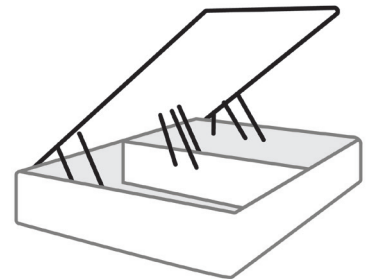

Side Opening Lift

*An additional charge of £10 for the 36 cm high base will apply.