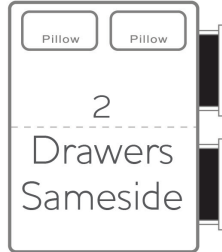

Sizes and Dimensions

Single	96 cm x 230 cm
Small Double	126 cm x 230 cm
Double	146 cm x 230 cm
King Size	156 cm x 240 cm
Super King	186 cm x 240 cm

Headboard Height: 23 Inch

BED SIZE GUIDE

STORAGE

Divan

Single Height of base Height with Storage	96 cm x 230 cm 31 cm (optional 36 cm height)* 21 cm (optional 36 cm height)*
Small Double Height of base Height with Storage	126 cm x 230 cm 31 cm (optional 36 cm height)* 21 cm (optional 36 cm height)*
Double Height of base Height with Storage	146 cm x 230 cm 31 cm (optional 36 cm height)* 21 cm (optional 36 cm height)*
King Size Height of base Height with Storage	156 cm x 240 cm 31 cm (optional 36 cm height)* 21 cm (optional 36 cm height)*
Super King Height of base Height with Storage	186 cm x 240 cm 31 cm (optional 36 cm height)* 21 cm (optional 36 cm height)*

Side Opening Lift

*An additional charge of £10 for the 36 cm high base will apply.

BED SIZE GUIDE

Dimensions

	Single	Small Double	Double	King	Super King
Overall Size	96 cm x 210 cm	126 cm x 210 cm	146 cm x 210 cm	156 cm x 220 cm	186 cm x 220 cm
Height to Mattress	26 cm	26 cm	26 cm	26 cm	26 cm
Headboard (W x H)	96 cm x 142 cm	126 cm x 142 cm	146 cm x 142 cm	156 cm x 142 cm	186 cm x 142 cm
Footboard (W x H)	96 cm x 60 cm	126 cm x 60 cm	146 cm x 60 cm	156 cm x 60 cm	186 cm x 60cm
Siderail	30 cm	30 cm	30 cm	30 cm	30 cm
Feet	4 cm	4 cm	4 cm	4 cm	4 cm