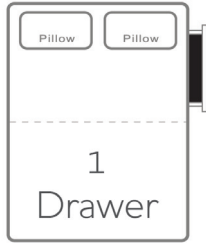

Sizes and Dimensions

Single	96 cm x 230 cm
Small Double	126 cm x 230 cm
Double	146 cm x 230 cm
King Size	156 cm x 240 cm
Super King	186 cm x 240 cm

Headboard Height: 23 Inch

BED SIZE GUIDE

STORAGE

Divan

Single Height of base Height with Storage	96 cm x 230 cm 31 cm (optional 36 cm height)* 21 cm (optional 36 cm height)*
Small Double Height of base Height with Storage	126 cm x 230 cm 31 cm (optional 36 cm height)* 21 cm (optional 36 cm height)*
Double Height of base Height with Storage	146 cm x 230 cm 31 cm (optional 36 cm height)* 21 cm (optional 36 cm height)*
King Size Height of base Height with Storage	156 cm x 240 cm 31 cm (optional 36 cm height)* 21 cm (optional 36 cm height)*
Super King Height of base Height with Storage	186 cm x 240 cm 31 cm (optional 36 cm height)* 21 cm (optional 36 cm height)*

Drawer Dimensions

Standard
Depth of drawer
Capacity

72.5 cm x 52 cm
27cm
107 litres

*An additional charge of £10 for the 36 cm high base will apply.

BED SIZE GUIDE

GAS LIFT

Front Opening Lift

Single Height of base Height with Storage Ottoman Storage	92 cm x 230 cm 31 cm (optional 36 cm height)* 21 cm (optional 36 cm height)* 61 cm x 92 cm
Small Double Height of base Height with Storage Ottoman Storage	126 cm x 230 cm 31 cm (optional 36 cm height)* 21 cm (optional 36 cm height)* 61 cm x 191 cm
Double Height of base Height with Storage Ottoman Storage	146 cm x 230 cm 31 cm (optional 36 cm height)* 21 cm (optional 36 cm height)* 61 cm x 191 cm (pair)
King Size Height of base Height with Storage Ottoman Storage	156 cm x 240 cm 31 cm (optional 36 cm height)* 21 cm (optional 36 cm height)* 61 cm x 198 cm (pair)
Super King Height of base Height with Storage Ottoman Storage	186 cm x 240 cm 31 cm (optional 36 cm height)* 21 cm (optional 36 cm height)* 92 cm x 198 cm (pair)