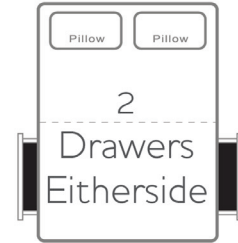

Sizes and Dimensions

Single	96 cm x 230 cm
Small Double	126 cm x 230 cm
Double	146 cm x 230 cm
King Size	156 cm x 240 cm
Super King	186 cm x 240 cm

Headboard Height: 23 Inch

BED SIZE GUIDE

STORAGE

Divan

Single Height of base Height with Storage	96 cm x 230 cm 31 cm (optional 36 cm height)* 21 cm (optional 36 cm height)*
Small Double Height of base Height with Storage	126 cm x 230 cm 31 cm (optional 36 cm height)* 21 cm (optional 36 cm height)*
Double Height of base Height with Storage	146 cm x 230 cm 31 cm (optional 36 cm height)* 21 cm (optional 36 cm height)*
King Size Height of base Height with Storage	156 cm x 240 cm 31 cm (optional 36 cm height)* 21 cm (optional 36 cm height)*
Super King Height of base Height with Storage	186 cm x 240 cm 31 cm (optional 36 cm height)* 21 cm (optional 36 cm height)*

Side Opening Lift

*An additional charge of £10 for the 36 cm high base will apply.

BED SIZE GUIDE

Dimensions

	Single	Small Double	Double	King	Super King
Overall Size	96 cm x 210 cm	126 cm x 210 cm	146 cm x 210 cm	156 cm x 220 cm	186 cm x 220 cm
Height to Mattress	26 cm	26 cm	26 cm	26 cm	26 cm
Headboard (W x H)	96 cm x 142 cm	126 cm x 142 cm	146 cm x 142 cm	156 cm x 142 cm	186 cm x 142 cm
Footboard (W x H)	96 cm x 60 cm	126 cm x 60 cm	146 cm x 60 cm	156 cm x 60 cm	186 cm x 60cm
Siderail	30 cm	30 cm	30 cm	30 cm	30 cm
Feet	4 cm	4 cm	4 cm	4 cm	4 cm