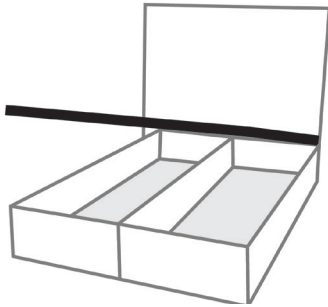

Sizes and Dimensions

Single	96 cm x 230 cm
Small Double	126 cm x 230 cm
Double	146 cm x 230 cm
King Size	156 cm x 240 cm
Super King	186 cm x 240 cm

Headboard Height: 23 Inch

BED SIZE GUIDE

STORAGE

Divan

Single Height of base Height with Storage	96 cm x 230 cm 31 cm (optional 36 cm height)* 21 cm (optional 36 cm height)*
Small Double Height of base Height with Storage	126 cm x 230 cm 31 cm (optional 36 cm height)* 21 cm (optional 36 cm height)*
Double Height of base Height with Storage	146 cm x 230 cm 31 cm (optional 36 cm height)* 21 cm (optional 36 cm height)*
King Size Height of base Height with Storage	156 cm x 240 cm 31 cm (optional 36 cm height)* 21 cm (optional 36 cm height)*
Super King Height of base Height with Storage	186 cm x 240 cm 31 cm (optional 36 cm height)* 21 cm (optional 36 cm height)*

Drawer Dimensions

Standard
Depth of drawer
Capacity

72.5 cm x 52 cm
27cm
107 litres

*An additional charge of £10 for the 36 cm high base will apply.

BED SIZE GUIDE

GAS LIFT

Front Opening Lift

Single Height of base Height with Storage Ottoman Storage	92 cm x 230 cm 31 cm (optional 36 cm height)* 21 cm (optional 36 cm height)* 61 cm x 92 cm
Small Double Height of base Height with Storage Ottoman Storage	126 cm x 230 cm 31 cm (optional 36 cm height)* 21 cm (optional 36 cm height)* 61 cm x 191 cm
Double Height of base Height with Storage Ottoman Storage	146 cm x 230 cm 31 cm (optional 36 cm height)* 21 cm (optional 36 cm height)* 61 cm x 191 cm (pair)
King Size Height of base Height with Storage Ottoman Storage	156 cm x 240 cm 31 cm (optional 36 cm height)* 21 cm (optional 36 cm height)* 61 cm x 198 cm (pair)
Super King Height of base Height with Storage Ottoman Storage	186 cm x 240 cm 31 cm (optional 36 cm height)* 21 cm (optional 36 cm height)* 92 cm x 198 cm (pair)