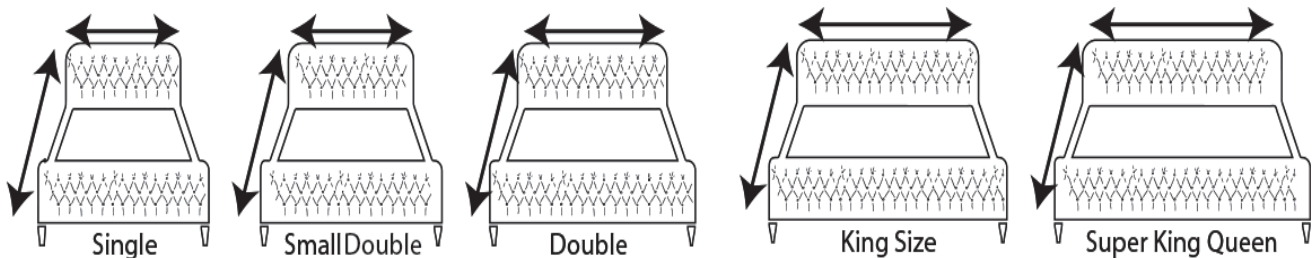

BED SIZE GUIDE

Calvin

- Bedstead design
- Raised padded centre panel headboard with beading detail
- The footboard mimics the headboard
- Plain side rails and has metal pipe shaped feet.
- It has a low base profile.

Simple contemporary style. Beautiful blend of understated elegance and practicality. The Calvin features a linear design mirrored in both the headboard and footboard. The studding gives a extra statement without overpowering the overall design.

Sizes and Dimensions

Single	96 cm x 230 cm
Small Double	126 cm x 230 cm
Double	146 cm x 230 cm
King Size	156 cm x 240 cm
Super King	186 cm x 240 cm

Headboard Height: 23 Inch

BED SIZE GUIDE

STORAGE

Divan

Single Height of base Height with Storage	96 cm x 230 cm 31 cm (optional 36 cm height)* 21 cm (optional 36 cm height)*
Small Double Height of base Height with Storage	126 cm x 230 cm 31 cm (optional 36 cm height)* 21 cm (optional 36 cm height)*
Double Height of base Height with Storage	146 cm x 230 cm 31 cm (optional 36 cm height)* 21 cm (optional 36 cm height)*
King Size Height of base Height with Storage	156 cm x 240 cm 31 cm (optional 36 cm height)* 21 cm (optional 36 cm height)*
Super King Height of base Height with Storage	186 cm x 240 cm 31 cm (optional 36 cm height)* 21 cm (optional 36 cm height)*

Side Opening Lift

*An additional charge of £10 for the 36 cm high base will apply.

BED SIZE GUIDE

Dimensions

	Single	Small Double	Double	King	Super King
Overall Size	96 cm x 210 cm	126 cm x 210 cm	146 cm x 210 cm	156 cm x 220 cm	186 cm x 220 cm
Height to Mattress	26 cm	26 cm	26 cm	26 cm	26 cm
Headboard (W x H)	96 cm x 142 cm	126 cm x 142 cm	146 cm x 142 cm	156 cm x 142 cm	186 cm x 142 cm
Footboard (W x H)	96 cm x 60 cm	126 cm x 60 cm	146 cm x 60 cm	156 cm x 60 cm	186 cm x 60cm
Siderail	30 cm	30 cm	30 cm	30 cm	30 cm
Feet	4 cm	4 cm	4 cm	4 cm	4 cm