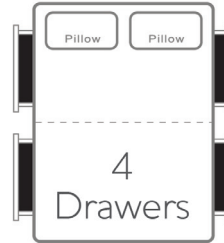

Sizes and Dimensions

Single	96 cm x 230 cm
Small Double	126 cm x 230 cm
Double	146 cm x 230 cm
King Size	156 cm x 240 cm
Super King	186 cm x 240 cm

Headboard Height: 23 Inch

BED SIZE GUIDE

STORAGE

Divan

Single Height of base Height with Storage	96 cm x 230 cm 31 cm (optional 36 cm height)* 21 cm (optional 36 cm height)*
Small Double Height of base Height with Storage	126 cm x 230 cm 31 cm (optional 36 cm height)* 21 cm (optional 36 cm height)*
Double Height of base Height with Storage	146 cm x 230 cm 31 cm (optional 36 cm height)* 21 cm (optional 36 cm height)*
King Size Height of base Height with Storage	156 cm x 240 cm 31 cm (optional 36 cm height)* 21 cm (optional 36 cm height)*
Super King Height of base Height with Storage	186 cm x 240 cm 31 cm (optional 36 cm height)* 21 cm (optional 36 cm height)*

Side Opening Lift

*An additional charge of £10 for the 36 cm high base will apply.

BED SIZE GUIDE

Dimensions

	Single	Small Double	Double	King	Super King
Overall Size	96 cm x 210 cm	126 cm x 210 cm	146 cm x 210 cm	156 cm x 220 cm	186 cm x 220 cm
Height to Mattress	26 cm	26 cm	26 cm	26 cm	26 cm
Headboard (W x H)	96 cm x 142 cm	126 cm x 142 cm	146 cm x 142 cm	156 cm x 142 cm	186 cm x 142 cm
Footboard (W x H)	96 cm x 60 cm	126 cm x 60 cm	146 cm x 60 cm	156 cm x 60 cm	186 cm x 60cm
Siderail	30 cm	30 cm	30 cm	30 cm	30 cm
Feet	4 cm	4 cm	4 cm	4 cm	4 cm