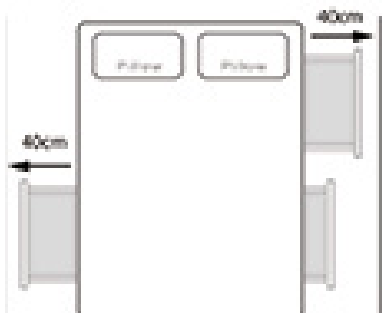

Sizes and Dimensions

Single	96 cm x 230 cm
Small Double	126 cm x 230 cm
Double	146 cm x 230 cm
King Size	156 cm x 240 cm
Super King	186 cm x 240 cm

Headboard Height: 23 Inch

BED SIZE GUIDE

STORAGE

Divan

Single Height of base Height with Storage	96 cm x 230 cm 31 cm (optional 36 cm height)* 21 cm (optional 36 cm height)*
Small Double Height of base Height with Storage	126 cm x 230 cm 31 cm (optional 36 cm height)* 21 cm (optional 36 cm height)*
Double Height of base Height with Storage	146 cm x 230 cm 31 cm (optional 36 cm height)* 21 cm (optional 36 cm height)*
King Size Height of base Height with Storage	156 cm x 240 cm 31 cm (optional 36 cm height)* 21 cm (optional 36 cm height)*
Super King Height of base Height with Storage	186 cm x 240 cm 31 cm (optional 36 cm height)* 21 cm (optional 36 cm height)*

Drawer Dimensions

Standard
Depth of drawer
Capacity

72.5 cm x 52 cm
27cm
107 litres

*An additional charge of £10 for the 36 cm high base will apply.

BED SIZE GUIDE

GAS LIFT

Front Opening Lift

Single Height of base Height with Storage Ottoman Storage	92 cm x 230 cm 31 cm (optional 36 cm height)* 21 cm (optional 36 cm height)* 61 cm x 92 cm
Small Double Height of base Height with Storage Ottoman Storage	126 cm x 230 cm 31 cm (optional 36 cm height)* 21 cm (optional 36 cm height)* 61 cm x 191 cm
Double Height of base Height with Storage Ottoman Storage	146 cm x 230 cm 31 cm (optional 36 cm height)* 21 cm (optional 36 cm height)* 61 cm x 191 cm (pair)
King Size Height of base Height with Storage Ottoman Storage	156 cm x 240 cm 31 cm (optional 36 cm height)* 21 cm (optional 36 cm height)* 61 cm x 198 cm (pair)
Super King Height of base Height with Storage Ottoman Storage	186 cm x 240 cm 31 cm (optional 36 cm height)* 21 cm (optional 36 cm height)* 92 cm x 198 cm (pair)