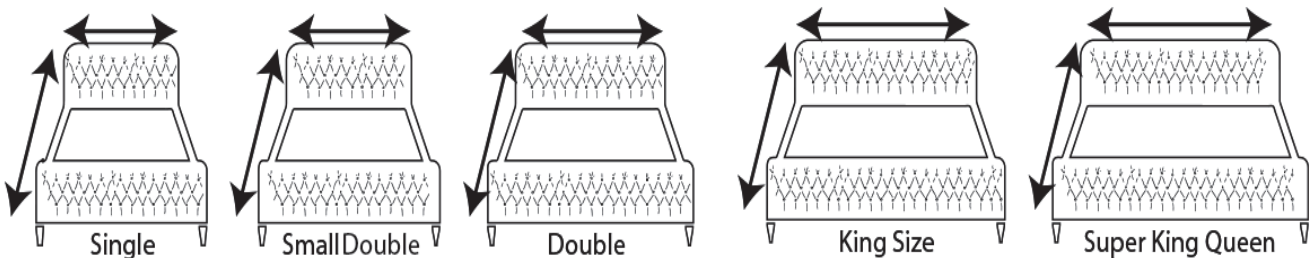

## Cambridge

- The Frankfurt headboard when designed with continuous upholstery across the whole headboard and wings.
- Chesterfield design with studding detail on the front of the wings.
- High side rails feature deep upholstered
- Footboard is the same height as the bedsides

### Sizes and Dimensions

<b>Single</b>	<b>96 cm x 230 cm</b>
<b>Small Double</b>	<b>126 cm x 230 cm</b>
<b>Double</b>	<b>146 cm x 230 cm</b>
<b>King Size</b>	<b>156 cm x 240 cm</b>
<b>Super King</b>	<b>186 cm x 240 cm</b>

## Divan

<b>Single</b> Height of base Height with Storage	<b>96 cm x 230 cm</b> 31 cm (optional 36 cm height)* 21 cm (optional 36 cm height)*
<b>Small Double</b> Height of base Height with Storage	<b>126 cm x 230 cm</b> 31 cm (optional 36 cm height)* 21 cm (optional 36 cm height)*
<b>Double</b> Height of base Height with Storage	<b>146 cm x 230 cm</b> 31 cm (optional 36 cm height)* 21 cm (optional 36 cm height)*
<b>King Size</b> Height of base Height with Storage	<b>156 cm x 240 cm</b> 31 cm (optional 36 cm height)* 21 cm (optional 36 cm height)*
<b>Super King</b> Height of base Height with Storage	<b>186 cm x 240 cm</b> 31 cm (optional 36 cm height)* 21 cm (optional 36 cm height)*

## Dimensions

	Single	Small Double	Double	King	Super King
Overall Size	96 cm x 210 cm	126 cm x 210 cm	146 cm x 210 cm	156 cm x 220 cm	186 cm x 220 cm
Height to Mattress	26 cm	26 cm	26 cm	26 cm	26 cm
Headboard (W x H)	96 cm x 142 cm	126 cm x 142 cm	146 cm x 142 cm	156 cm x 142 cm	186 cm x 142 cm
Footboard (W x H)	96 cm x 60 cm	126 cm x 60 cm	146 cm x 60 cm	156 cm x 60 cm	186 cm x 60 cm
Siderail	30 cm	30 cm	30 cm	30 cm	30 cm
Feet	4 cm	4 cm	4 cm	4 cm	4 cm