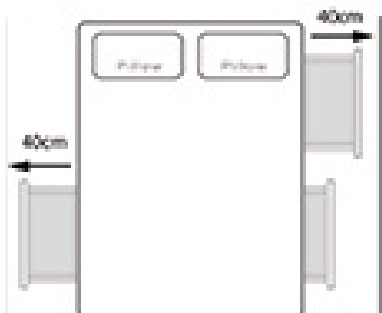

### Sizes and Dimensions

<b>Single</b>	<b>96 cm x 230 cm</b>
<b>Small Double</b>	<b>126 cm x 230 cm</b>
<b>Double</b>	<b>146 cm x 230 cm</b>
<b>King Size</b>	<b>156 cm x 240 cm</b>
<b>Super King</b>	<b>186 cm x 240 cm</b>

**Headboard Height: 55 Inch**

# BED SIZE GUIDE

## Divan

<b>Single</b> Height of base Height with Storage	<b>96 cm x 230 cm</b> 31 cm (optional 36 cm height)* 21 cm (optional 36 cm height)*
<b>Small Double</b> Height of base Height with Storage	<b>126 cm x 230 cm</b> 31 cm (optional 36 cm height)* 21 cm (optional 36 cm height)*
<b>Double</b> Height of base Height with Storage	<b>146 cm x 230 cm</b> 31 cm (optional 36 cm height)* 21 cm (optional 36 cm height)*
<b>King Size</b> Height of base Height with Storage	<b>156 cm x 240 cm</b> 31 cm (optional 36 cm height)* 21 cm (optional 36 cm height)*
<b>Super King</b> Height of base Height with Storage	<b>186 cm x 240 cm</b> 31 cm (optional 36 cm height)* 21 cm (optional 36 cm height)*