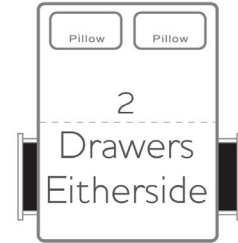

### Sizes and Dimensions

<b>Single</b>	<b>96 cm x 230 cm</b>
<b>Small Double</b>	<b>126 cm x 230 cm</b>
<b>Double</b>	<b>146 cm x 230 cm</b>
<b>King Size</b>	<b>156 cm x 240 cm</b>
<b>Super King</b>	<b>186 cm x 240 cm</b>

**Headboard Height: 55 Inch**

## Divan

<b>Single</b> Height of base Height with Storage	<b>96 cm x 230 cm</b> 31 cm (optional 36 cm height)* 21 cm (optional 36 cm height)*
<b>Small Double</b> Height of base Height with Storage	<b>126 cm x 230 cm</b> 31 cm (optional 36 cm height)* 21 cm (optional 36 cm height)*
<b>Double</b> Height of base Height with Storage	<b>146 cm x 230 cm</b> 31 cm (optional 36 cm height)* 21 cm (optional 36 cm height)*
<b>King Size</b> Height of base Height with Storage	<b>156 cm x 240 cm</b> 31 cm (optional 36 cm height)* 21 cm (optional 36 cm height)*
<b>Super King</b> Height of base Height with Storage	<b>186 cm x 240 cm</b> 31 cm (optional 36 cm height)* 21 cm (optional 36 cm height)*

## Dimensions

	Single	Small Double	Double	King	Super King
Overall Size	96 cm x 210 cm	126 cm x 210 cm	146 cm x 210 cm	156 cm x 220 cm	186 cm x 220 cm
Height to Mattress	26 cm	26 cm	26 cm	26 cm	26 cm
Headboard (W x H)	96 cm x 142 cm	126 cm x 142 cm	146 cm x 142 cm	156 cm x 142 cm	186 cm x 142 cm
Footboard (W x H)	96 cm x 60 cm	126 cm x 60 cm	146 cm x 60 cm	156 cm x 60 cm	186 cm x 60 cm
Siderail	30 cm	30 cm	30 cm	30 cm	30 cm
Feet	4 cm	4 cm	4 cm	4 cm	4 cm