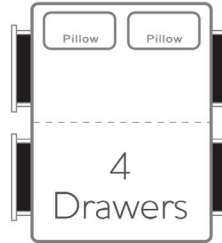

### Sizes and Dimensions

<b>Single</b>	<b>96 cm x 230 cm</b>
<b>Small Double</b>	<b>126 cm x 230 cm</b>
<b>Double</b>	<b>146 cm x 230 cm</b>
<b>King Size</b>	<b>156 cm x 240 cm</b>
<b>Super King</b>	<b>186 cm x 240 cm</b>

**Headboard Height: 55 Inch**

## Divan

<b>Single</b> Height of base Height with Storage	<b>96 cm x 230 cm</b> 31 cm (optional 36 cm height)* 21 cm (optional 36 cm height)*
<b>Small Double</b> Height of base Height with Storage	<b>126 cm x 230 cm</b> 31 cm (optional 36 cm height)* 21 cm (optional 36 cm height)*
<b>Double</b> Height of base Height with Storage	<b>146 cm x 230 cm</b> 31 cm (optional 36 cm height)* 21 cm (optional 36 cm height)*
<b>King Size</b> Height of base Height with Storage	<b>156 cm x 240 cm</b> 31 cm (optional 36 cm height)* 21 cm (optional 36 cm height)*
<b>Super King</b> Height of base Height with Storage	<b>186 cm x 240 cm</b> 31 cm (optional 36 cm height)* 21 cm (optional 36 cm height)*

## Dimensions

	Single	Small Double	Double	King	Super King
Overall Size	96 cm x 210 cm	126 cm x 210 cm	146 cm x 210 cm	156 cm x 220 cm	186 cm x 220 cm
Height to Mattress	26 cm	26 cm	26 cm	26 cm	26 cm
Headboard (W x H)	96 cm x 142 cm	126 cm x 142 cm	146 cm x 142 cm	156 cm x 142 cm	186 cm x 142 cm
Footboard (W x H)	96 cm x 60 cm	126 cm x 60 cm	146 cm x 60 cm	156 cm x 60 cm	186 cm x 60 cm
Siderail	30 cm	30 cm	30 cm	30 cm	30 cm
Feet	4 cm	4 cm	4 cm	4 cm	4 cm