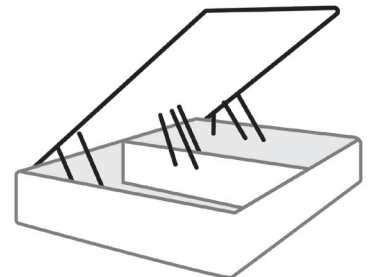

Side Opening Lift

*An additional charge of £10 for the 36 cm high base will apply.