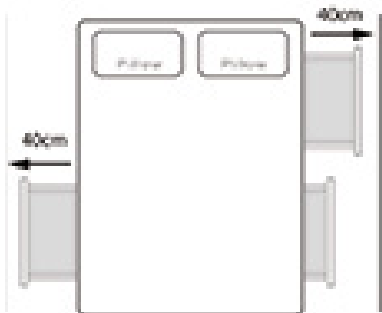

Sizes and Dimensions

Single	96 cm x 230 cm
Small Double	126 cm x 230 cm
Double	146 cm x 230 cm
King Size	156 cm x 240 cm
Super King	186 cm x 240 cm

Headboard Height: 52 Inch

BED SIZE GUIDE

STORAGE

Divan

Single Height of base Height with Storage	96 cm x 230 cm 31 cm (optional 36 cm height)* 21 cm (optional 36 cm height)*
Small Double Height of base Height with Storage	126 cm x 230 cm 31 cm (optional 36 cm height)* 21 cm (optional 36 cm height)*
Double Height of base Height with Storage	146 cm x 230 cm 31 cm (optional 36 cm height)* 21 cm (optional 36 cm height)*
King Size Height of base Height with Storage	156 cm x 240 cm 31 cm (optional 36 cm height)* 21 cm (optional 36 cm height)*
Super King Height of base Height with Storage	186 cm x 240 cm 31 cm (optional 36 cm height)* 21 cm (optional 36 cm height)*

Drawer Dimensions

Standard
Depth of drawer
Capacity

72.5 cm x 52 cm
27cm
107 litres

***An additional charge of £10 for the 36 cm high base will apply.**

BED SIZE GUIDE

GAS LIFT

Front Opening Lift

Single Height of base Height with Storage Ottoman Storage	92 cm x 230 cm 31 cm (optional 36 cm height)* 21 cm (optional 36 cm height)* 61 cm x 92 cm
Small Double Height of base Height with Storage Ottoman Storage	126 cm x 230 cm 31 cm (optional 36 cm height)* 21 cm (optional 36 cm height)* 61 cm x 191 cm
Double Height of base Height with Storage Ottoman Storage	146 cm x 230 cm 31 cm (optional 36 cm height)* 21 cm (optional 36 cm height)* 61 cm x 191 cm (pair)
King Size Height of base Height with Storage Ottoman Storage	156 cm x 240 cm 31 cm (optional 36 cm height)* 21 cm (optional 36 cm height)* 61 cm x 198 cm (pair)
Super King Height of base Height with Storage Ottoman Storage	186 cm x 240 cm 31 cm (optional 36 cm height)* 21 cm (optional 36 cm height)* 92 cm x 198 cm (pair)