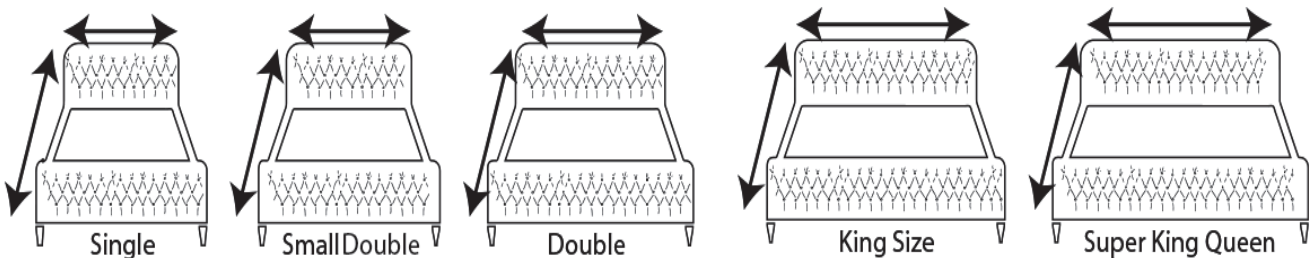

Empress

- A bordered Chesterfield frame housing the mattress in the middle
- An upholstered high headboard resembling a 'wall board' look.
- No feet on the bed

After the birth of our 'x' bed and the love we received from our customers. We decided to explore a little deeper and our designers decided to go back to the drawing board to bring you some variety. The s line was born! so everyone could enjoy it regardless of the size of their room. Beautiful as well as practical, The Empress S line is hand crafted to perfection with royal Chesterfield inspired detail on the headboard and footboard. The side rails are plain to complement and drive focus on the grande Chesterfield headboard. Handmade in the U.K from British Hardwood to last a lifetime. A wide array of fabrics and colours choices to fit your bespoke interior.

Sizes and Dimensions

Single	96 cm x 230 cm
Small Double	126 cm x 230 cm
Double	146 cm x 230 cm
King Size	156 cm x 240 cm
Super King	186 cm x 240 cm

Headboard Height: 52 Inch

BED SIZE GUIDE

STORAGE

Divan

Single Height of base Height with Storage	96 cm x 230 cm 31 cm (optional 36 cm height)* 21 cm (optional 36 cm height)*
Small Double Height of base Height with Storage	126 cm x 230 cm 31 cm (optional 36 cm height)* 21 cm (optional 36 cm height)*
Double Height of base Height with Storage	146 cm x 230 cm 31 cm (optional 36 cm height)* 21 cm (optional 36 cm height)*
King Size Height of base Height with Storage	156 cm x 240 cm 31 cm (optional 36 cm height)* 21 cm (optional 36 cm height)*
Super King Height of base Height with Storage	186 cm x 240 cm 31 cm (optional 36 cm height)* 21 cm (optional 36 cm height)*