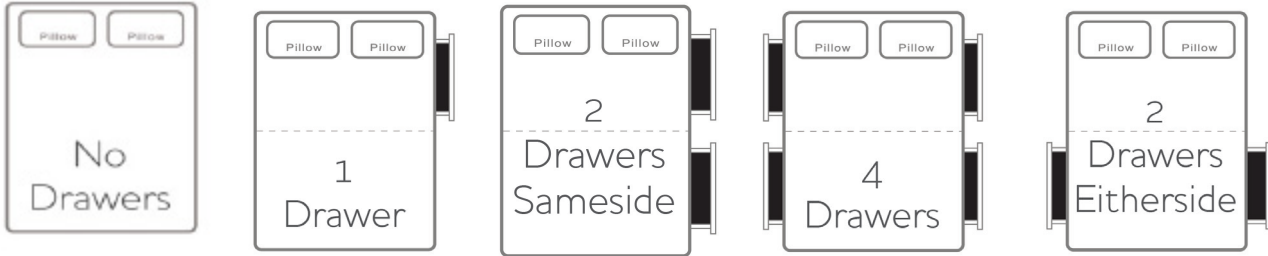

Empress

- A bordered Chesterfield frame housing the mattress in the middle
- An upholstered high headboard resembling a 'wall board' look.
- No feet on the bed

After the birth of our 'x' bed and the love we received from our customers. We decided to explore a little deeper and our designers decided to go back to the drawing board to bring you some variety. The s line was born! so everyone could enjoy it regardless of the size of their room. Beautiful as well as practical, The Empress S line is hand crafted to perfection with royal Chesterfield inspired detail on the headboard and footboard. The side rails are plain to complement and drive focus on the grande Chesterfield headboard. Handmade in the U.K from British Hardwood to last a lifetime. A wide array of fabrics and colours choices to fit your bespoke interior.

Sizes and Dimensions

Single	96 cm x 230 cm
Small Double	126 cm x 230 cm
Double	146 cm x 230 cm
King Size	156 cm x 240 cm
Super King	186 cm x 240 cm

Headboard Height: 52 Inch

BED SIZE GUIDE

STORAGE

Divan

Single Height of base Height with Storage	96 cm x 230 cm 31 cm (optional 36 cm height)* 21 cm (optional 36 cm height)*
Small Double Height of base Height with Storage	126 cm x 230 cm 31 cm (optional 36 cm height)* 21 cm (optional 36 cm height)*
Double Height of base Height with Storage	146 cm x 230 cm 31 cm (optional 36 cm height)* 21 cm (optional 36 cm height)*
King Size Height of base Height with Storage	156 cm x 240 cm 31 cm (optional 36 cm height)* 21 cm (optional 36 cm height)*
Super King Height of base Height with Storage	186 cm x 240 cm 31 cm (optional 36 cm height)* 21 cm (optional 36 cm height)*