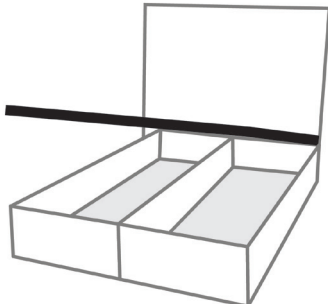

Sizes and Dimensions

Single	96 cm x 230 cm
Small Double	126 cm x 230 cm
Double	146 cm x 230 cm
King Size	156 cm x 240 cm
Super King	186 cm x 240 cm

Headboard Height: 52 Inch

BED SIZE GUIDE

STORAGE

Divan

Single Height of base Height with Storage	96 cm x 230 cm 31 cm (optional 36 cm height)* 21 cm (optional 36 cm height)*
Small Double Height of base Height with Storage	126 cm x 230 cm 31 cm (optional 36 cm height)* 21 cm (optional 36 cm height)*
Double Height of base Height with Storage	146 cm x 230 cm 31 cm (optional 36 cm height)* 21 cm (optional 36 cm height)*
King Size Height of base Height with Storage	156 cm x 240 cm 31 cm (optional 36 cm height)* 21 cm (optional 36 cm height)*
Super King Height of base Height with Storage	186 cm x 240 cm 31 cm (optional 36 cm height)* 21 cm (optional 36 cm height)*

Drawer Dimensions

Standard
Depth of drawer
Capacity

72.5 cm x 52 cm
27cm
107 litres

***An additional charge of £10 for the 36 cm high base will apply.**

BED SIZE GUIDE

GAS LIFT

Front Opening Lift

Single Height of base Height with Storage Ottoman Storage	92 cm x 230 cm 31 cm (optional 36 cm height)* 21 cm (optional 36 cm height)* 61 cm x 92 cm
Small Double Height of base Height with Storage Ottoman Storage	126 cm x 230 cm 31 cm (optional 36 cm height)* 21 cm (optional 36 cm height)* 61 cm x 191 cm
Double Height of base Height with Storage Ottoman Storage	146 cm x 230 cm 31 cm (optional 36 cm height)* 21 cm (optional 36 cm height)* 61 cm x 191 cm (pair)
King Size Height of base Height with Storage Ottoman Storage	156 cm x 240 cm 31 cm (optional 36 cm height)* 21 cm (optional 36 cm height)* 61 cm x 198 cm (pair)
Super King Height of base Height with Storage Ottoman Storage	186 cm x 240 cm 31 cm (optional 36 cm height)* 21 cm (optional 36 cm height)* 92 cm x 198 cm (pair)