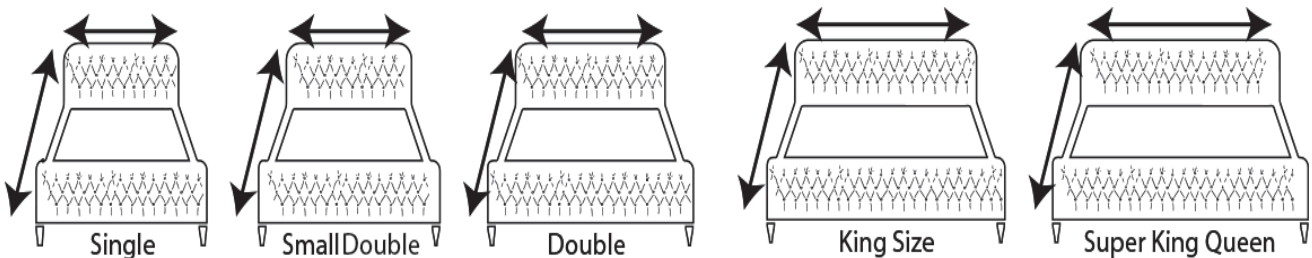

Manhattan

- Low foot end and side rails
- With a 60" high headboard it is raised in the centre in separate 'skyscraper' like design.
- Lines going down the headboard which inspired the name 'Manhattan' as it resembles the skyline of a city.
- Metal Pipe shaped feet.

Introducing the sky scraper which holds it's own in any skyline. The Manhattan is a bed made for the stars, it exudes glamour and class with its striking design and iconic headboard style. The Manhattan incorporates the growing trend for wall headboards by providing an envious height saving the hassle of drilling into walls. The headboard is lavishly upholstered and generously padded in our premium plush velvet fabric. Soft to touch and it accentuates the 7 panel design perfectly.

Sizes and Dimensions

| | |
|---------------------|------------------------|
| Single | 96 cm x 230 cm |
| Small Double | 126 cm x 230 cm |
| Double | 146 cm x 230 cm |
| King Size | 156 cm x 240 cm |
| Super King | 186 cm x 240 cm |

Headboard Height: 60 Inch

BED SIZE GUIDE

STORAGE

Divan

| | |
|--|--|
| Single Height of base Height with Storage | 96 cm x 230 cm 31 cm (optional 36 cm height)* 21 cm (optional 36 cm height)* |
| Small Double Height of base Height with Storage | 126 cm x 230 cm 31 cm (optional 36 cm height)* 21 cm (optional 36 cm height)* |
| Double Height of base Height with Storage | 146 cm x 230 cm 31 cm (optional 36 cm height)* 21 cm (optional 36 cm height)* |
| King Size Height of base Height with Storage | 156 cm x 240 cm 31 cm (optional 36 cm height)* 21 cm (optional 36 cm height)* |
| Super King Height of base Height with Storage | 186 cm x 240 cm 31 cm (optional 36 cm height)* 21 cm (optional 36 cm height)* |