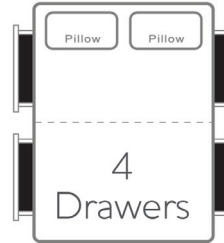

Sizes and Dimensions

| | |
|---------------------|------------------------|
| Single | 96 cm x 230 cm |
| Small Double | 126 cm x 230 cm |
| Double | 146 cm x 230 cm |
| King Size | 156 cm x 240 cm |
| Super King | 186 cm x 240 cm |

Headboard Height: 60 Inch

BED SIZE GUIDE

STORAGE

Divan

| | |
|--|--|
| Single Height of base Height with Storage | 96 cm x 230 cm 31 cm (optional 36 cm height)* 21 cm (optional 36 cm height)* |
| Small Double Height of base Height with Storage | 126 cm x 230 cm 31 cm (optional 36 cm height)* 21 cm (optional 36 cm height)* |
| Double Height of base Height with Storage | 146 cm x 230 cm 31 cm (optional 36 cm height)* 21 cm (optional 36 cm height)* |
| King Size Height of base Height with Storage | 156 cm x 240 cm 31 cm (optional 36 cm height)* 21 cm (optional 36 cm height)* |
| Super King Height of base Height with Storage | 186 cm x 240 cm 31 cm (optional 36 cm height)* 21 cm (optional 36 cm height)* |

Side Opening Lift

*An additional charge of £10 for the 36 cm high base will apply.

BED SIZE GUIDE

Dimensions

| | Single | Small Double | Double | King | Super King |
|--------------------|----------------|-----------------|-----------------|-----------------|-----------------|
| Overall Size | 96 cm x 210 cm | 126 cm x 210 cm | 146 cm x 210 cm | 156 cm x 220 cm | 186 cm x 220 cm |
| Height to Mattress | 26 cm | 26 cm | 26 cm | 26 cm | 26 cm |
| Headboard (W x H) | 96 cm x 168 cm | 126 cm x 168 cm | 146 cm x 168 cm | 156 cm x 168 cm | 186 cm x 168 cm |
| Footboard (W x H) | 96 cm x 60 cm | 126 cm x 60 cm | 146 cm x 60 cm | 156 cm x 60 cm | 186 cm x 60 cm |
| Siderail | 30 cm | 30 cm | 30 cm | 30 cm | 30 cm |
| Feet | 4 cm | 4 cm | 4 cm | 4 cm | 4 cm |