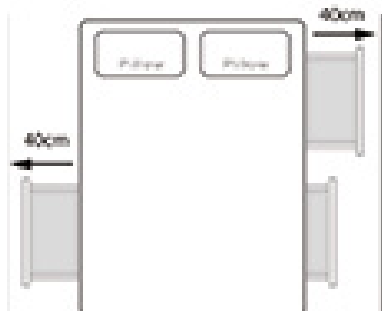

Sizes and Dimensions

| | |
|---------------------|------------------------|
| Single | 96 cm x 230 cm |
| Small Double | 126 cm x 230 cm |
| Double | 146 cm x 230 cm |
| King Size | 156 cm x 240 cm |
| Super King | 186 cm x 240 cm |

Headboard Height: 60 Inch

BED SIZE GUIDE

STORAGE

Divan

| | |
|--|--|
| Single Height of base Height with Storage | 96 cm x 230 cm 31 cm (optional 36 cm height)* 21 cm (optional 36 cm height)* |
| Small Double Height of base Height with Storage | 126 cm x 230 cm 31 cm (optional 36 cm height)* 21 cm (optional 36 cm height)* |
| Double Height of base Height with Storage | 146 cm x 230 cm 31 cm (optional 36 cm height)* 21 cm (optional 36 cm height)* |
| King Size Height of base Height with Storage | 156 cm x 240 cm 31 cm (optional 36 cm height)* 21 cm (optional 36 cm height)* |
| Super King Height of base Height with Storage | 186 cm x 240 cm 31 cm (optional 36 cm height)* 21 cm (optional 36 cm height)* |

Drawer Dimensions

Standard
Depth of drawer
Capacity

72.5 cm x 52 cm
27cm
107 litres

*An additional charge of £10 for the 36 cm high base will apply.

BED SIZE GUIDE

GAS LIFT

Front Opening Lift

| | |
|---|--|
| Single Height of base Height with Storage Ottoman Storage | 92 cm x 230 cm 31 cm (optional 36 cm height)* 21 cm (optional 36 cm height)* 61 cm x 92 cm |
| Small Double Height of base Height with Storage Ottoman Storage | 126 cm x 230 cm 31 cm (optional 36 cm height)* 21 cm (optional 36 cm height)* 61 cm x 191 cm |
| Double Height of base Height with Storage Ottoman Storage | 146 cm x 230 cm 31 cm (optional 36 cm height)* 21 cm (optional 36 cm height)* 61 cm x 191 cm (pair) |
| King Size Height of base Height with Storage Ottoman Storage | 156 cm x 240 cm 31 cm (optional 36 cm height)* 21 cm (optional 36 cm height)* 61 cm x 198 cm (pair) |
| Super King Height of base Height with Storage Ottoman Storage | 186 cm x 240 cm 31 cm (optional 36 cm height)* 21 cm (optional 36 cm height)* 92 cm x 198 cm (pair) |