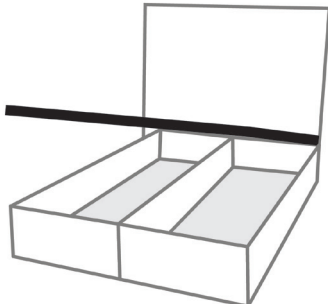

Drawer Dimensions

Standard
Depth of drawer
Capacity

72.5 cm x 52 cm
27cm
107 litres

*An additional charge of £10 for the 36 cm high base will apply.

BED SIZE GUIDE

GAS LIFT

Front Opening Lift

| | |
|---|--|
| Single Height of base Height with Storage Ottoman Storage | 92 cm x 230 cm 31 cm (optional 36 cm height)* 21 cm (optional 36 cm height)* 61 cm x 92 cm |
| Small Double Height of base Height with Storage Ottoman Storage | 126 cm x 230 cm 31 cm (optional 36 cm height)* 21 cm (optional 36 cm height)* 61 cm x 191 cm |
| Double Height of base Height with Storage Ottoman Storage | 146 cm x 230 cm 31 cm (optional 36 cm height)* 21 cm (optional 36 cm height)* 61 cm x 191 cm (pair) |
| King Size Height of base Height with Storage Ottoman Storage | 156 cm x 240 cm 31 cm (optional 36 cm height)* 21 cm (optional 36 cm height)* 61 cm x 198 cm (pair) |
| Super King Height of base Height with Storage Ottoman Storage | 186 cm x 240 cm 31 cm (optional 36 cm height)* 21 cm (optional 36 cm height)* 92 cm x 198 cm (pair) |

| | |
|---|--|
| Single Height of base Height with Storage Ottoman Storage | 92 cm x 230 cm 31 cm (optional 36 cm height)* 21 cm (optional 36 cm height)* 61 cm x 92 cm |
| Small Double Height of base Height with Storage Ottoman Storage | 126 cm x 230 cm 31 cm (optional 36 cm height)* 21 cm (optional 36 cm height)* 61 cm x 191 cm |
| Double Height of base Height with Storage Ottoman Storage | 146 cm x 230 cm 31 cm (optional 36 cm height)* 21 cm (optional 36 cm height)* 61 cm x 191 cm |
| King Size Height of base Height with Storage Ottoman Storage | 156 cm x 240 cm 31 cm (optional 36 cm height)* 21 cm (optional 36 cm height)* 61 cm x 198 cm (pair) |
| Super King Height of base Height with Storage Ottoman Storage | 186 cm x 240 cm 31 cm (optional 36 cm height)* 21 cm (optional 36 cm height)* 198 cm x 99 cm (pair) |