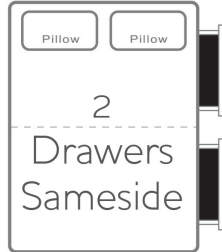

## Venezia

- Bedstead style.
- Glitter border around the frame edges.
- Chesterfield design finished with deep buttoning.
- Low footboard level with the mattress.
- Metal tube shaped feet.

This is the bed that every diva needs to have in their bedroom. The glitter border adds a touch of glamour which compliments all the fabric colours you can choose from. The deep buttoning of the upholstery adds a sense of luxury to the design, which allows a uniqueness to a bedroom.

### Sizes and Dimensions

<b>Single</b>	<b>96 cm x 230 cm</b>
<b>Small Double</b>	<b>126 cm x 230 cm</b>
<b>Double</b>	<b>146 cm x 230 cm</b>
<b>King Size</b>	<b>156 cm x 240 cm</b>
<b>Super King</b>	<b>186 cm x 240 cm</b>

## Divan

<b>Single</b> Height of base Height with Storage	<b>96 cm x 230 cm</b> 31 cm (optional 36 cm height)* 21 cm (optional 36 cm height)*
<b>Small Double</b> Height of base Height with Storage	<b>126 cm x 230 cm</b> 31 cm (optional 36 cm height)* 21 cm (optional 36 cm height)*
<b>Double</b> Height of base Height with Storage	<b>146 cm x 230 cm</b> 31 cm (optional 36 cm height)* 21 cm (optional 36 cm height)*
<b>King Size</b> Height of base Height with Storage	<b>156 cm x 240 cm</b> 31 cm (optional 36 cm height)* 21 cm (optional 36 cm height)*
<b>Super King</b> Height of base Height with Storage	<b>186 cm x 240 cm</b> 31 cm (optional 36 cm height)* 21 cm (optional 36 cm height)*

## Dimensions

	Single	Small Double	Double	King	Super King
Overall Size	96 cm x 210 cm	126 cm x 210 cm	146 cm x 210 cm	156 cm x 220 cm	186 cm x 220 cm
Height to Mattress	26 cm	26 cm	26 cm	26 cm	26 cm
Headboard (W x H)	96 cm x 142 cm	126 cm x 142 cm	146 cm x 142 cm	156 cm x 142 cm	186 cm x 142 cm
Footboard (W x H)	96 cm x 60 cm	126 cm x 60 cm	146 cm x 60 cm	156 cm x 60 cm	186 cm x 60 cm
Siderail	30 cm	30 cm	30 cm	30 cm	30 cm
Feet	4 cm	4 cm	4 cm	4 cm	4 cm