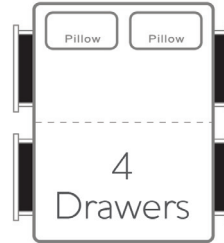

### Sizes and Dimensions

<b>Single</b>	<b>96 cm x 230 cm</b>
<b>Small Double</b>	<b>126 cm x 230 cm</b>
<b>Double</b>	<b>146 cm x 230 cm</b>
<b>King Size</b>	<b>156 cm x 240 cm</b>
<b>Super King</b>	<b>186 cm x 240 cm</b>

**Headboard Height: 52 Inch**

## Divan

<b>Single</b> Height of base Height with Storage	<b>96 cm x 230 cm</b> 31 cm (optional 36 cm height)* 21 cm (optional 36 cm height)*
<b>Small Double</b> Height of base Height with Storage	<b>126 cm x 230 cm</b> 31 cm (optional 36 cm height)* 21 cm (optional 36 cm height)*
<b>Double</b> Height of base Height with Storage	<b>146 cm x 230 cm</b> 31 cm (optional 36 cm height)* 21 cm (optional 36 cm height)*
<b>King Size</b> Height of base Height with Storage	<b>156 cm x 240 cm</b> 31 cm (optional 36 cm height)* 21 cm (optional 36 cm height)*
<b>Super King</b> Height of base Height with Storage	<b>186 cm x 240 cm</b> 31 cm (optional 36 cm height)* 21 cm (optional 36 cm height)*

## Dimensions

	Single	Small Double	Double	King	Super King
Overall Size	96 cm x 210 cm	126 cm x 210 cm	146 cm x 210 cm	156 cm x 220 cm	186 cm x 220 cm
Height to Mattress	26 cm	26 cm	26 cm	26 cm	26 cm
Headboard (W x H)	96 cm x 142 cm	126 cm x 142 cm	146 cm x 142 cm	156 cm x 142 cm	186 cm x 142 cm
Footboard (W x H)	96 cm x 60 cm	126 cm x 60 cm	146 cm x 60 cm	156 cm x 60 cm	186 cm x 60 cm
Siderail	30 cm	30 cm	30 cm	30 cm	30 cm
Feet	4 cm	4 cm	4 cm	4 cm	4 cm