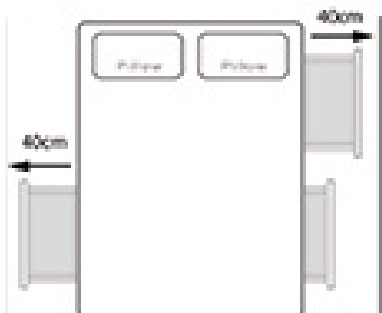

### Sizes and Dimensions

<b>Single</b>	<b>96 cm x 230 cm</b>
<b>Small Double</b>	<b>126 cm x 230 cm</b>
<b>Double</b>	<b>146 cm x 230 cm</b>
<b>King Size</b>	<b>156 cm x 240 cm</b>
<b>Super King</b>	<b>186 cm x 240 cm</b>

**Headboard Height: 52 Inch**

# BED SIZE GUIDE

## Divan

<b>Single</b> Height of base Height with Storage	<b>96 cm x 230 cm</b> 31 cm (optional 36 cm height)* 21 cm (optional 36 cm height)*
<b>Small Double</b> Height of base Height with Storage	<b>126 cm x 230 cm</b> 31 cm (optional 36 cm height)* 21 cm (optional 36 cm height)*
<b>Double</b> Height of base Height with Storage	<b>146 cm x 230 cm</b> 31 cm (optional 36 cm height)* 21 cm (optional 36 cm height)*
<b>King Size</b> Height of base Height with Storage	<b>156 cm x 240 cm</b> 31 cm (optional 36 cm height)* 21 cm (optional 36 cm height)*
<b>Super King</b> Height of base Height with Storage	<b>186 cm x 240 cm</b> 31 cm (optional 36 cm height)* 21 cm (optional 36 cm height)*