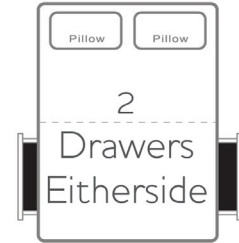

### Sizes and Dimensions

<b>Single</b>	<b>96 cm x 230 cm</b>
<b>Small Double</b>	<b>126 cm x 230 cm</b>
<b>Double</b>	<b>146 cm x 230 cm</b>
<b>King Size</b>	<b>156 cm x 240 cm</b>
<b>Super King</b>	<b>186 cm x 240 cm</b>

**Headboard Height: 52 Inch**

## Divan

<b>Single</b> Height of base Height with Storage	<b>96 cm x 230 cm</b> 31 cm (optional 36 cm height)* 21 cm (optional 36 cm height)*
<b>Small Double</b> Height of base Height with Storage	<b>126 cm x 230 cm</b> 31 cm (optional 36 cm height)* 21 cm (optional 36 cm height)*
<b>Double</b> Height of base Height with Storage	<b>146 cm x 230 cm</b> 31 cm (optional 36 cm height)* 21 cm (optional 36 cm height)*
<b>King Size</b> Height of base Height with Storage	<b>156 cm x 240 cm</b> 31 cm (optional 36 cm height)* 21 cm (optional 36 cm height)*
<b>Super King</b> Height of base Height with Storage	<b>186 cm x 240 cm</b> 31 cm (optional 36 cm height)* 21 cm (optional 36 cm height)*

## Dimensions

	Single	Small Double	Double	King	Super King
Overall Size	96 cm x 210 cm	126 cm x 210 cm	146 cm x 210 cm	156 cm x 220 cm	186 cm x 220 cm
Height to Mattress	26 cm	26 cm	26 cm	26 cm	26 cm
Headboard (W x H)	96 cm x 142 cm	126 cm x 142 cm	146 cm x 142 cm	156 cm x 142 cm	186 cm x 142 cm
Footboard (W x H)	96 cm x 60 cm	126 cm x 60 cm	146 cm x 60 cm	156 cm x 60 cm	186 cm x 60 cm
Siderail	30 cm	30 cm	30 cm	30 cm	30 cm
Feet	4 cm	4 cm	4 cm	4 cm	4 cm