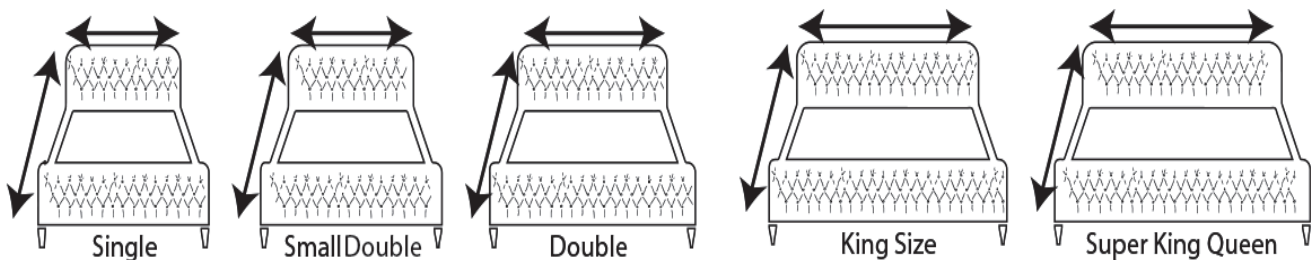

## Venezia

- Bedstead style.
- Glitter border around the frame edges.
- Chesterfield design finished with deep buttoning.
- Low footboard level with the mattress.
- Metal tube shaped feet.

This is the bed that every diva needs to have in their bedroom. The glitter border adds a touch of glamour which compliments all the fabric colours you can choose from. The deep buttoning of the upholstery adds a sense of luxury to the design, which allows a uniqueness to a bedroom.

### Sizes and Dimensions

<b>Single</b>	<b>96 cm x 230 cm</b>
<b>Small Double</b>	<b>126 cm x 230 cm</b>
<b>Double</b>	<b>146 cm x 230 cm</b>
<b>King Size</b>	<b>156 cm x 240 cm</b>
<b>Super King</b>	<b>186 cm x 240 cm</b>

## Divan

<b>Single</b> Height of base Height with Storage	<b>96 cm x 230 cm</b> 31 cm (optional 36 cm height)* 21 cm (optional 36 cm height)*
<b>Small Double</b> Height of base Height with Storage	<b>126 cm x 230 cm</b> 31 cm (optional 36 cm height)* 21 cm (optional 36 cm height)*
<b>Double</b> Height of base Height with Storage	<b>146 cm x 230 cm</b> 31 cm (optional 36 cm height)* 21 cm (optional 36 cm height)*
<b>King Size</b> Height of base Height with Storage	<b>156 cm x 240 cm</b> 31 cm (optional 36 cm height)* 21 cm (optional 36 cm height)*
<b>Super King</b> Height of base Height with Storage	<b>186 cm x 240 cm</b> 31 cm (optional 36 cm height)* 21 cm (optional 36 cm height)*

## Dimensions

	Single	Small Double	Double	King	Super King
Overall Size	96 cm x 210 cm	126 cm x 210 cm	146 cm x 210 cm	156 cm x 220 cm	186 cm x 220 cm
Height to Mattress	26 cm	26 cm	26 cm	26 cm	26 cm
Headboard (W x H)	96 cm x 142 cm	126 cm x 142 cm	146 cm x 142 cm	156 cm x 142 cm	186 cm x 142 cm
Footboard (W x H)	96 cm x 60 cm	126 cm x 60 cm	146 cm x 60 cm	156 cm x 60 cm	186 cm x 60 cm
Siderail	30 cm	30 cm	30 cm	30 cm	30 cm
Feet	4 cm	4 cm	4 cm	4 cm	4 cm