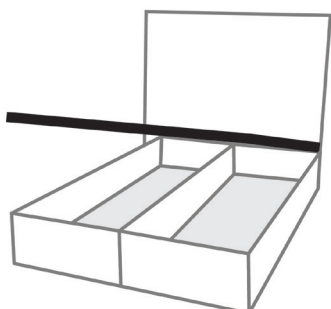

BED SIZE GUIDE

GAS LIFT

Front Opening Lift

Single Height of base Height with Storage Ottoman Storage	92 cm x 230 cm 31 cm (optional 36 cm height)* 21 cm (optional 36 cm height)* 61 cm x 92 cm
Small Double Height of base Height with Storage Ottoman Storage	126 cm x 230 cm 31 cm (optional 36 cm height)* 21 cm (optional 36 cm height)* 61 cm x 191 cm
Double Height of base Height with Storage Ottoman Storage	146 cm x 230 cm 31 cm (optional 36 cm height)* 21 cm (optional 36 cm height)* 61 cm x 191 cm (pair)
King Size Height of base Height with Storage Ottoman Storage	156 cm x 240 cm 31 cm (optional 36 cm height)* 21 cm (optional 36 cm height)* 61 cm x 198 cm (pair)
Super King Height of base Height with Storage Ottoman Storage	186 cm x 240 cm 31 cm (optional 36 cm height)* 21 cm (optional 36 cm height)* 92 cm x 198 cm (pair)

Single Height of base Height with Storage Ottoman Storage	92 cm x 230 cm 31 cm (optional 36 cm height)* 21 cm (optional 36 cm height)* 61 cm x 92 cm
Small Double Height of base Height with Storage Ottoman Storage	126 cm x 230 cm 31 cm (optional 36 cm height)* 21 cm (optional 36 cm height)* 61 cm x 191 cm
Double Height of base Height with Storage Ottoman Storage	146 cm x 230 cm 31 cm (optional 36 cm height)* 21 cm (optional 36 cm height)* 61 cm x 191 cm
King Size Height of base Height with Storage Ottoman Storage	156 cm x 240 cm 31 cm (optional 36 cm height)* 21 cm (optional 36 cm height)* 61 cm x 198 cm (pair)
Super King Height of base Height with Storage Ottoman Storage	186 cm x 240 cm 31 cm (optional 36 cm height)* 21 cm (optional 36 cm height)* 198 cm x 99 cm (pair)