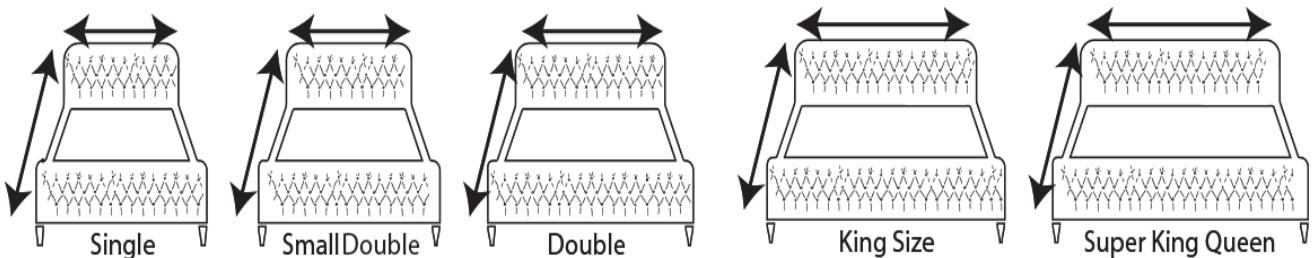

## Westminster

- Chesterfield upholstered 'wing back' headboard.
- Footboard upholstered in Chesterfield.
- Metal pipe shaped feet.
- Plain side rails.

The Westminster combines beauty with practicality: its large, statement winged headboard and curved lines reflect light beautifully on any chosen fabric. Its eye-catching feature is definitely its large, winged headboard with carefully crafted button detailing. Instead of being intimidating, this padded headboard invites you in, and is extremely comfortable to rest your head against as you're having a night-time reading session or breakfast in bed. The deep buttoned Chesterfield design is on both the headboard and footboard. If that wasn't enough..the sprung slatted base gives all the support you need for a restful night's sleep.

### Sizes and Dimensions

<b>Single</b>	<b>96 cm x 230 cm</b>
<b>Small Double</b>	<b>126 cm x 230 cm</b>
<b>Double</b>	<b>146 cm x 230 cm</b>
<b>King Size</b>	<b>156 cm x 240 cm</b>
<b>Super King</b>	<b>186 cm x 240 cm</b>

## Divan

<b>Single</b> Height of base Height with Storage	<b>96 cm x 230 cm</b> 31 cm (optional 36 cm height)* 21 cm (optional 36 cm height)*
<b>Small Double</b> Height of base Height with Storage	<b>126 cm x 230 cm</b> 31 cm (optional 36 cm height)* 21 cm (optional 36 cm height)*
<b>Double</b> Height of base Height with Storage	<b>146 cm x 230 cm</b> 31 cm (optional 36 cm height)* 21 cm (optional 36 cm height)*
<b>King Size</b> Height of base Height with Storage	<b>156 cm x 240 cm</b> 31 cm (optional 36 cm height)* 21 cm (optional 36 cm height)*
<b>Super King</b> Height of base Height with Storage	<b>186 cm x 240 cm</b> 31 cm (optional 36 cm height)* 21 cm (optional 36 cm height)*