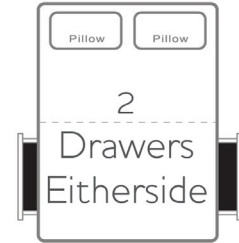

### Sizes and Dimensions

<b>Single</b>	<b>96 cm x 230 cm</b>
<b>Small Double</b>	<b>126 cm x 230 cm</b>
<b>Double</b>	<b>146 cm x 230 cm</b>
<b>King Size</b>	<b>156 cm x 240 cm</b>
<b>Super King</b>	<b>186 cm x 240 cm</b>

**Headboard Height: 55 Inch**

## Divan

<b>Single</b> Height of base Height with Storage	<b>96 cm x 230 cm</b> 31 cm (optional 36 cm height)* 21 cm (optional 36 cm height)*
<b>Small Double</b> Height of base Height with Storage	<b>126 cm x 230 cm</b> 31 cm (optional 36 cm height)* 21 cm (optional 36 cm height)*
<b>Double</b> Height of base Height with Storage	<b>146 cm x 230 cm</b> 31 cm (optional 36 cm height)* 21 cm (optional 36 cm height)*
<b>King Size</b> Height of base Height with Storage	<b>156 cm x 240 cm</b> 31 cm (optional 36 cm height)* 21 cm (optional 36 cm height)*
<b>Super King</b> Height of base Height with Storage	<b>186 cm x 240 cm</b> 31 cm (optional 36 cm height)* 21 cm (optional 36 cm height)*

## Dimensions

	Single	Small Double	Double	King	Super King
Overall Size	117 cm x 210 cm	148 cm x 210 cm	163 cm x 210 cm	178 cm x 220 cm	213 cm x 220 cm
Height to Mattress	26 cm	26 cm	26 cm	26 cm	26 cm
Headboard (W x H)	117 cm x 142 cm	148 cm x 142 cm	163 cm x 142 cm	178 cm x 142 cm	213 cm x 142 cm
Footboard (W x H)	90 cm x 60 cm	126 cm x 60 cm	145 cm x 60 cm	156 cm x 60 cm	186 cm x 60 cm
Siderail	25 cm	25 cm	25 cm	25 cm	25 cm
Feet	4 cm	4 cm	4 cm	4 cm	4 cm