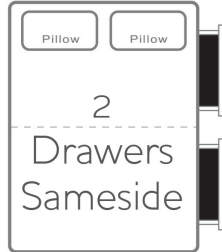

### Sizes and Dimensions

<b>Single</b>	<b>96 cm x 230 cm</b>
<b>Small Double</b>	<b>126 cm x 230 cm</b>
<b>Double</b>	<b>146 cm x 230 cm</b>
<b>King Size</b>	<b>156 cm x 240 cm</b>
<b>Super King</b>	<b>186 cm x 240 cm</b>

**Headboard Height: 55 Inch**

## Divan

<b>Single</b> Height of base Height with Storage	<b>96 cm x 230 cm</b> 31 cm (optional 36 cm height)* 21 cm (optional 36 cm height)*
<b>Small Double</b> Height of base Height with Storage	<b>126 cm x 230 cm</b> 31 cm (optional 36 cm height)* 21 cm (optional 36 cm height)*
<b>Double</b> Height of base Height with Storage	<b>146 cm x 230 cm</b> 31 cm (optional 36 cm height)* 21 cm (optional 36 cm height)*
<b>King Size</b> Height of base Height with Storage	<b>156 cm x 240 cm</b> 31 cm (optional 36 cm height)* 21 cm (optional 36 cm height)*
<b>Super King</b> Height of base Height with Storage	<b>186 cm x 240 cm</b> 31 cm (optional 36 cm height)* 21 cm (optional 36 cm height)*

## Dimensions

	Single	Small Double	Double	King	Super King
Overall Size	117 cm x 210 cm	148 cm x 210 cm	163 cm x 210 cm	178 cm x 220 cm	213 cm x 220 cm
Height to Mattress	26 cm	26 cm	26 cm	26 cm	26 cm
Headboard (W x H)	117 cm x 142 cm	148 cm x 142 cm	163 cm x 142 cm	178 cm x 142 cm	213 cm x 142 cm
Footboard (W x H)	90 cm x 60 cm	126 cm x 60 cm	145 cm x 60 cm	156 cm x 60 cm	186 cm x 60 cm
Siderail	25 cm	25 cm	25 cm	25 cm	25 cm
Feet	4 cm	4 cm	4 cm	4 cm	4 cm