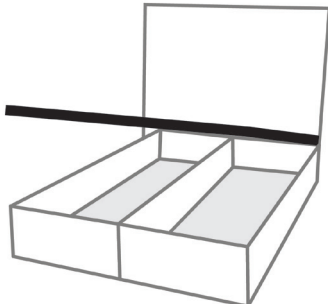

BED SIZE GUIDE

GAS LIFT

Front Opening Lift

Single Height of base Height with Storage Ottoman Storage	92 cm x 230 cm 31 cm (optional 36 cm height)* 21 cm (optional 36 cm height)* 61 cm x 92 cm
Small Double Height of base Height with Storage Ottoman Storage	126 cm x 230 cm 31 cm (optional 36 cm height)* 21 cm (optional 36 cm height)* 61 cm x 191 cm
Double Height of base Height with Storage Ottoman Storage	146 cm x 230 cm 31 cm (optional 36 cm height)* 21 cm (optional 36 cm height)* 61 cm x 191 cm (pair)
King Size Height of base Height with Storage Ottoman Storage	156 cm x 240 cm 31 cm (optional 36 cm height)* 21 cm (optional 36 cm height)* 61 cm x 198 cm (pair)
Super King Height of base Height with Storage Ottoman Storage	186 cm x 240 cm 31 cm (optional 36 cm height)* 21 cm (optional 36 cm height)* 92 cm x 198 cm (pair)

Single Height of base Height with Storage Ottoman Storage	92 cm x 230 cm 31 cm (optional 36 cm height)* 21 cm (optional 36 cm height)* 61 cm x 92 cm
Small Double Height of base Height with Storage Ottoman Storage	126 cm x 230 cm 31 cm (optional 36 cm height)* 21 cm (optional 36 cm height)* 61 cm x 191 cm
Double Height of base Height with Storage Ottoman Storage	146 cm x 230 cm 31 cm (optional 36 cm height)* 21 cm (optional 36 cm height)* 61 cm x 191 cm
King Size Height of base Height with Storage Ottoman Storage	156 cm x 240 cm 31 cm (optional 36 cm height)* 21 cm (optional 36 cm height)* 61 cm x 198 cm (pair)
Super King Height of base Height with Storage Ottoman Storage	186 cm x 240 cm 31 cm (optional 36 cm height)* 21 cm (optional 36 cm height)* 198 cm x 99 cm (pair)