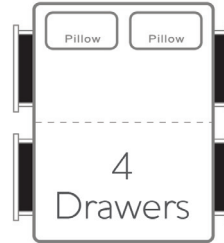

### Sizes and Dimensions

<b>Single</b>	<b>96 cm x 230 cm</b>
<b>Small Double</b>	<b>126 cm x 230 cm</b>
<b>Double</b>	<b>146 cm x 230 cm</b>
<b>King Size</b>	<b>156 cm x 240 cm</b>
<b>Super King</b>	<b>186 cm x 240 cm</b>

**Headboard Height: 55 Inch**

## Divan

<b>Single</b> Height of base Height with Storage	<b>96 cm x 230 cm</b> 31 cm (optional 36 cm height)* 21 cm (optional 36 cm height)*
<b>Small Double</b> Height of base Height with Storage	<b>126 cm x 230 cm</b> 31 cm (optional 36 cm height)* 21 cm (optional 36 cm height)*
<b>Double</b> Height of base Height with Storage	<b>146 cm x 230 cm</b> 31 cm (optional 36 cm height)* 21 cm (optional 36 cm height)*
<b>King Size</b> Height of base Height with Storage	<b>156 cm x 240 cm</b> 31 cm (optional 36 cm height)* 21 cm (optional 36 cm height)*
<b>Super King</b> Height of base Height with Storage	<b>186 cm x 240 cm</b> 31 cm (optional 36 cm height)* 21 cm (optional 36 cm height)*

## Dimensions

	Single	Small Double	Double	King	Super King
Overall Size	117 cm x 210 cm	148 cm x 210 cm	163 cm x 210 cm	178 cm x 220 cm	213 cm x 220 cm
Height to Mattress	26 cm	26 cm	26 cm	26 cm	26 cm
Headboard (W x H)	117 cm x 142 cm	148 cm x 142 cm	163 cm x 142 cm	178 cm x 142 cm	213 cm x 142 cm
Footboard (W x H)	90 cm x 60 cm	126 cm x 60 cm	145 cm x 60 cm	156 cm x 60 cm	186 cm x 60 cm
Siderail	25 cm	25 cm	25 cm	25 cm	25 cm
Feet	4 cm	4 cm	4 cm	4 cm	4 cm