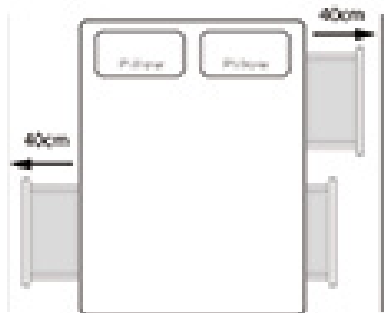

### Sizes and Dimensions

<b>Single</b>	<b>96 cm x 230 cm</b>
<b>Small Double</b>	<b>126 cm x 230 cm</b>
<b>Double</b>	<b>146 cm x 230 cm</b>
<b>King Size</b>	<b>156 cm x 240 cm</b>
<b>Super King</b>	<b>186 cm x 240 cm</b>

**Headboard Height: 55 Inch**

# BED SIZE GUIDE

## Divan

<b>Single</b> Height of base Height with Storage	<b>96 cm x 230 cm</b> 31 cm (optional 36 cm height)* 21 cm (optional 36 cm height)*
<b>Small Double</b> Height of base Height with Storage	<b>126 cm x 230 cm</b> 31 cm (optional 36 cm height)* 21 cm (optional 36 cm height)*
<b>Double</b> Height of base Height with Storage	<b>146 cm x 230 cm</b> 31 cm (optional 36 cm height)* 21 cm (optional 36 cm height)*
<b>King Size</b> Height of base Height with Storage	<b>156 cm x 240 cm</b> 31 cm (optional 36 cm height)* 21 cm (optional 36 cm height)*
<b>Super King</b> Height of base Height with Storage	<b>186 cm x 240 cm</b> 31 cm (optional 36 cm height)* 21 cm (optional 36 cm height)*