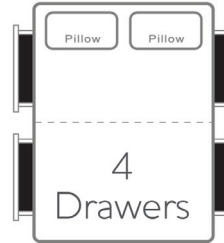

Sizes and Dimensions

Single	96 cm x 236 cm
Small Double	126 cm x 236 cm
Double	146 cm x 236 cm
King Size	156 cm x 246 cm
Super King	186 cm x 246 cm

Headboard Height: 52 Inches

BED SIZE GUIDE

STORAGE

Divan

Single Height of base Height with Storage	96 cm x 230 cm 31 cm (optional 36 cm height)* 21 cm (optional 36 cm height)*
Small Double Height of base Height with Storage	126 cm x 230 cm 31 cm (optional 36 cm height)* 21 cm (optional 36 cm height)*
Double Height of base Height with Storage	146 cm x 230 cm 31 cm (optional 36 cm height)* 21 cm (optional 36 cm height)*
King Size Height of base Height with Storage	156 cm x 240 cm 31 cm (optional 36 cm height)* 21 cm (optional 36 cm height)*
Super King Height of base Height with Storage	186 cm x 240 cm 31 cm (optional 36 cm height)* 21 cm (optional 36 cm height)*

Side Opening Lift

*An additional charge of £10 for the 36 cm high base will apply.

BED SIZE GUIDE

Dimensions

	Single	Small Double	Double	King	Super King
Overall Size (WxL)	96 cm x 231 cm	126 cm x 231 cm	146 cm x 231 cm	156 cm x 236 cm	186 cm x 236 cm
Height to Mattress	30 cm	30 cm	30 cm	30 cm	30 cm
Headboard (WxH)	96 cm x 133 cm	126 cm x 133 cm	146 cm x 133 cm	156 cm x 133 cm	186 cm x 133 cm
Footboard (WxH)	96 cm x 76.2 cm	126 cm x 76.2 cm	146 cm x 76.2 cm	156 cm x 76.2 cm	186 cm x 76.2 cm
Siderail	25 cm	25 cm	25 cm	25 cm	25 cm
Feet	12 cm	12 cm	12 cm	12 cm	12 cm