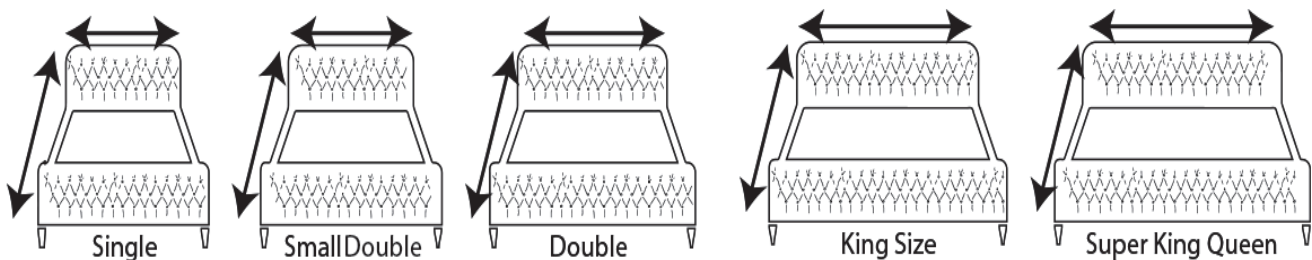

Toronto

- Sleigh bed with chesterfield upholstery,
- Beading going down the sides of the headboard and the footboard.
- The headboard is upholstered in the chesterfield design.
- Footboard is plain, with an upholstered scroll.
- Comes with pipe feet.

The Toronto is the perfect statement fabric bed frame. A truly mesmerising sleigh bed with deep buttoned gorgeous scroll design on both the headboard and footboard. We have dedicated great attention to detail in ensuring the chesterfield design and deep pockets seamlessly cover the scrolls. Amazingly complemented by silver legs. The Toronto features a strong slatted base offering supreme mattress support and ventilation, with dark wooden feet giving the perfect finishing touch. Also available with storage options as a divan base or ottoman gas lift.

Sizes and Dimensions

Single	96 cm x 236 cm
Small Double	126 cm x 236 cm
Double	146 cm x 236 cm
King Size	156 cm x 246 cm
Super King	186 cm x 246 cm

Headboard Height: 52 Inches

BED SIZE GUIDE

STORAGE

Divan

Single Height of base Height with Storage	96 cm x 230 cm 31 cm (optional 36 cm height)* 21 cm (optional 36 cm height)*
Small Double Height of base Height with Storage	126 cm x 230 cm 31 cm (optional 36 cm height)* 21 cm (optional 36 cm height)*
Double Height of base Height with Storage	146 cm x 230 cm 31 cm (optional 36 cm height)* 21 cm (optional 36 cm height)*
King Size Height of base Height with Storage	156 cm x 240 cm 31 cm (optional 36 cm height)* 21 cm (optional 36 cm height)*
Super King Height of base Height with Storage	186 cm x 240 cm 31 cm (optional 36 cm height)* 21 cm (optional 36 cm height)*