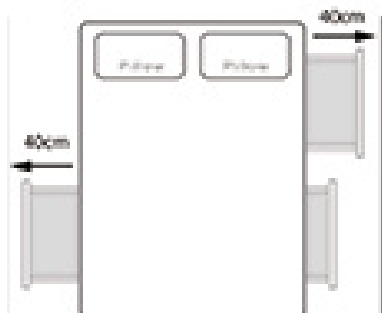

Sizes and Dimensions

Single	96 cm x 236 cm
Small Double	126 cm x 236 cm
Double	146 cm x 236 cm
King Size	156 cm x 246 cm
Super King	186 cm x 246 cm

Headboard Height: 52 Inches

BED SIZE GUIDE

STORAGE

Divan

Single Height of base Height with Storage	96 cm x 230 cm 31 cm (optional 36 cm height)* 21 cm (optional 36 cm height)*
Small Double Height of base Height with Storage	126 cm x 230 cm 31 cm (optional 36 cm height)* 21 cm (optional 36 cm height)*
Double Height of base Height with Storage	146 cm x 230 cm 31 cm (optional 36 cm height)* 21 cm (optional 36 cm height)*
King Size Height of base Height with Storage	156 cm x 240 cm 31 cm (optional 36 cm height)* 21 cm (optional 36 cm height)*
Super King Height of base Height with Storage	186 cm x 240 cm 31 cm (optional 36 cm height)* 21 cm (optional 36 cm height)*

Drawer Dimensions

Standard
Depth of drawer
Capacity

72.5 cm x 52 cm
27cm
107 litres

*An additional charge of £10 for the 36 cm high base will apply.

BED SIZE GUIDE

GAS LIFT

Front Opening Lift

Single Height of base Height with Storage Ottoman Storage	92 cm x 230 cm 31 cm (optional 36 cm height)* 21 cm (optional 36 cm height)* 61 cm x 92 cm
Small Double Height of base Height with Storage Ottoman Storage	126 cm x 230 cm 31 cm (optional 36 cm height)* 21 cm (optional 36 cm height)* 61 cm x 191 cm
Double Height of base Height with Storage Ottoman Storage	146 cm x 230 cm 31 cm (optional 36 cm height)* 21 cm (optional 36 cm height)* 61 cm x 191 cm (pair)
King Size Height of base Height with Storage Ottoman Storage	156 cm x 240 cm 31 cm (optional 36 cm height)* 21 cm (optional 36 cm height)* 61 cm x 198 cm (pair)
Super King Height of base Height with Storage Ottoman Storage	186 cm x 240 cm 31 cm (optional 36 cm height)* 21 cm (optional 36 cm height)* 92 cm x 198 cm (pair)