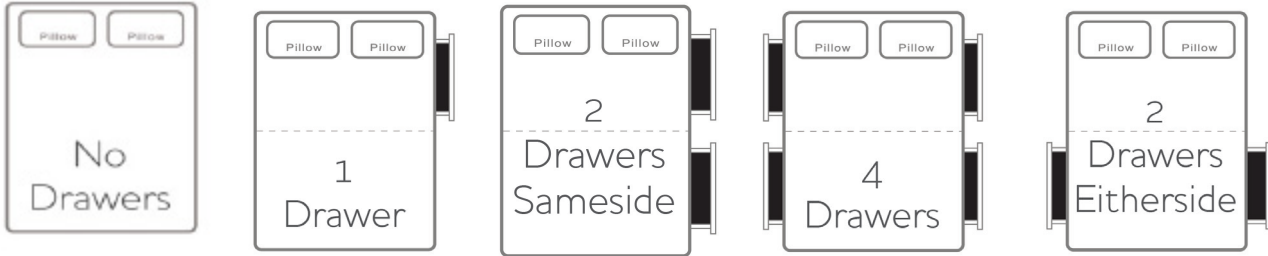

Sizes and Dimensions

| | |
|---------------------|------------------------|
| Single | 96 cm x 230 cm |
| Small Double | 126 cm x 230 cm |
| Double | 146 cm x 230 cm |
| King Size | 156 cm x 240 cm |
| Super King | 186 cm x 240 cm |

Headboard Height: 58 Inch

BED SIZE GUIDE

STORAGE

Divan

| | |
|--|--|
| Single Height of base Height with Storage | 96 cm x 230 cm 31 cm (optional 36 cm height)* 21 cm (optional 36 cm height)* |
| Small Double Height of base Height with Storage | 126 cm x 230 cm 31 cm (optional 36 cm height)* 21 cm (optional 36 cm height)* |
| Double Height of base Height with Storage | 146 cm x 230 cm 31 cm (optional 36 cm height)* 21 cm (optional 36 cm height)* |
| King Size Height of base Height with Storage | 156 cm x 240 cm 31 cm (optional 36 cm height)* 21 cm (optional 36 cm height)* |
| Super King Height of base Height with Storage | 186 cm x 240 cm 31 cm (optional 36 cm height)* 21 cm (optional 36 cm height)* |