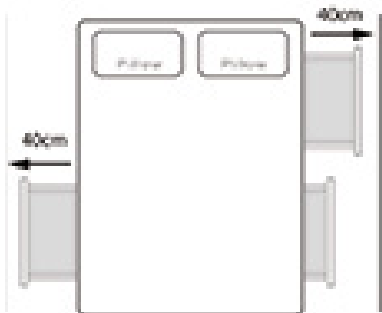

Sizes and Dimensions

| | |
|---------------------|------------------------|
| Single | 96 cm x 230 cm |
| Small Double | 126 cm x 230 cm |
| Double | 146 cm x 230 cm |
| King Size | 156 cm x 240 cm |
| Super King | 186 cm x 240 cm |

Headboard Height: 58 Inch

BED SIZE GUIDE

STORAGE

Divan

| | |
|--|--|
| Single Height of base Height with Storage | 96 cm x 230 cm 31 cm (optional 36 cm height)* 21 cm (optional 36 cm height)* |
| Small Double Height of base Height with Storage | 126 cm x 230 cm 31 cm (optional 36 cm height)* 21 cm (optional 36 cm height)* |
| Double Height of base Height with Storage | 146 cm x 230 cm 31 cm (optional 36 cm height)* 21 cm (optional 36 cm height)* |
| King Size Height of base Height with Storage | 156 cm x 240 cm 31 cm (optional 36 cm height)* 21 cm (optional 36 cm height)* |
| Super King Height of base Height with Storage | 186 cm x 240 cm 31 cm (optional 36 cm height)* 21 cm (optional 36 cm height)* |

Drawer Dimensions

Standard
Depth of drawer
Capacity

72.5 cm x 52 cm
27cm
107 litres

***An additional charge of £10 for the 36 cm high base will apply.**

BED SIZE GUIDE

GAS LIFT

Front Opening Lift

| | |
|---|--|
| Single Height of base Height with Storage Ottoman Storage | 92 cm x 230 cm 31 cm (optional 36 cm height)* 21 cm (optional 36 cm height)* 61 cm x 92 cm |
| Small Double Height of base Height with Storage Ottoman Storage | 126 cm x 230 cm 31 cm (optional 36 cm height)* 21 cm (optional 36 cm height)* 61 cm x 191 cm |
| Double Height of base Height with Storage Ottoman Storage | 146 cm x 230 cm 31 cm (optional 36 cm height)* 21 cm (optional 36 cm height)* 61 cm x 191 cm (pair) |
| King Size Height of base Height with Storage Ottoman Storage | 156 cm x 240 cm 31 cm (optional 36 cm height)* 21 cm (optional 36 cm height)* 61 cm x 198 cm (pair) |
| Super King Height of base Height with Storage Ottoman Storage | 186 cm x 240 cm 31 cm (optional 36 cm height)* 21 cm (optional 36 cm height)* 92 cm x 198 cm (pair) |