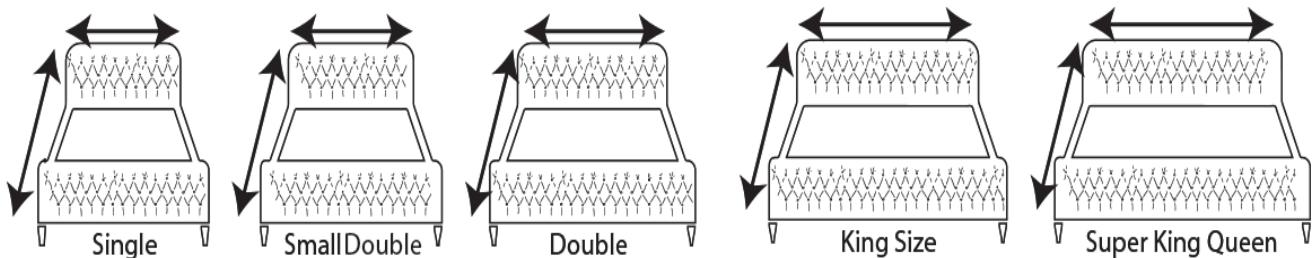

Frankfurt

- The Frankfurt headboard when designed with continuous upholstery across the whole headboard and wings.
- Chesterfield design with studding detail on the front of the wings.
- High side rails feature deep upholstered
- Footboard is the same height as the bedsides

Sizes and Dimensions

| | |
|---------------------|------------------------|
| Single | 96 cm x 230 cm |
| Small Double | 126 cm x 230 cm |
| Double | 146 cm x 230 cm |
| King Size | 156 cm x 240 cm |
| Super King | 186 cm x 240 cm |

Headboard Height: 58 Inch

BED SIZE GUIDE

STORAGE

Divan

| | |
|--|--|
| Single Height of base Height with Storage | 96 cm x 230 cm 31 cm (optional 36 cm height)* 21 cm (optional 36 cm height)* |
| Small Double Height of base Height with Storage | 126 cm x 230 cm 31 cm (optional 36 cm height)* 21 cm (optional 36 cm height)* |
| Double Height of base Height with Storage | 146 cm x 230 cm 31 cm (optional 36 cm height)* 21 cm (optional 36 cm height)* |
| King Size Height of base Height with Storage | 156 cm x 240 cm 31 cm (optional 36 cm height)* 21 cm (optional 36 cm height)* |
| Super King Height of base Height with Storage | 186 cm x 240 cm 31 cm (optional 36 cm height)* 21 cm (optional 36 cm height)* |

Dimensions

| | Single | Small Double | Double | King | Super King |
|--------------------|----------------|-----------------|-----------------|-----------------|-----------------|
| Overall Size | 96 cm x 231 cm | 126 cm x 231 cm | 146 cm x 231 cm | 156 cm x 236 cm | 186 cm x 236 cm |
| Height to Mattress | 30 cm | 30 cm | 30 cm | 30 cm | 30 cm |
| Headboard (W x H) | 96 cm x 133 cm | 126 cm x 133 cm | 146 cm x 133 cm | 156 cm x 133cm | 186 cm x 133 cm |
| Footboard (W x H) | 96 cm x 75 cm | 126 cm x 75 cm | 146 cm x 75 cm | 156 cm x 75 cm | 186 cm x 75 cm |
| Siderail | 25 cm | 25 cm | 25 cm | 25 cm | 25 cm |
| Feet | 10 cm | 10 cm | 10 cm | 10 cm | 10 cm |